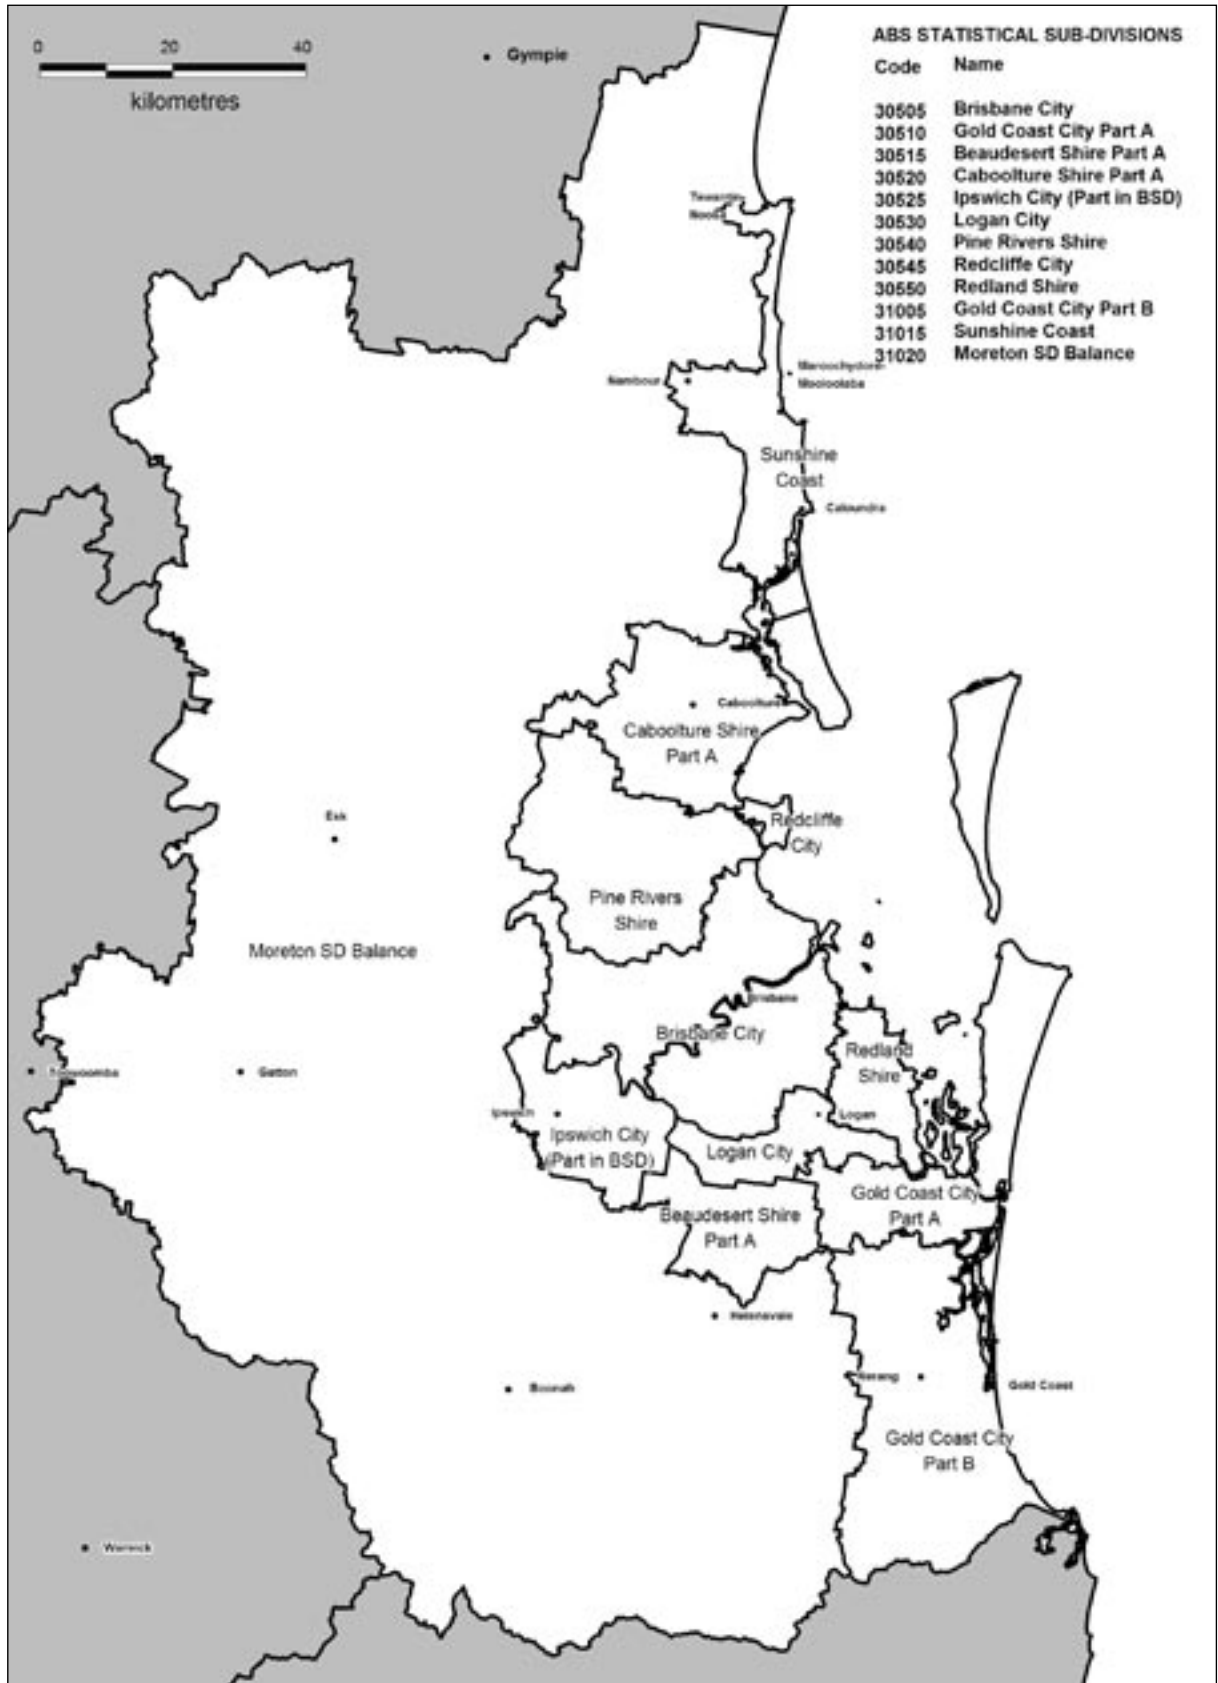

Figure A4B Moreton and Brisbane Statistical Divisions and Statistical Sub-divisions, ABS, 2005

Note: Boundaries are based on ASGC 2005