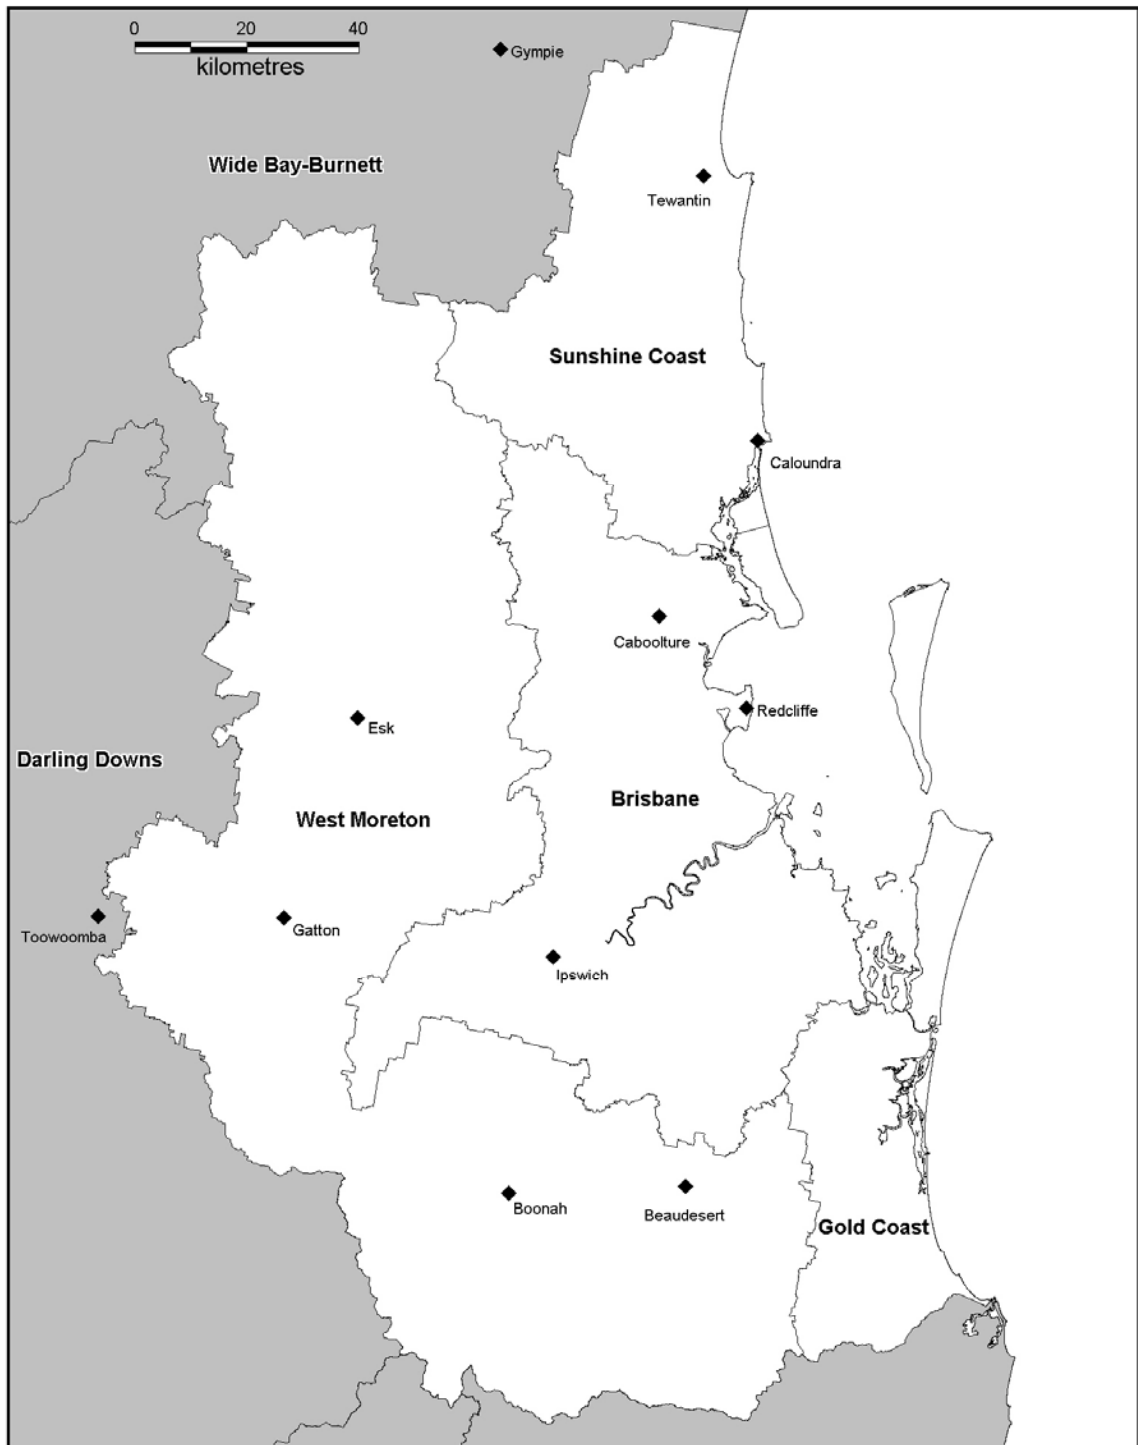

Figure A2B Brisbane, Gold Coast, Sunshine Coast and West Moreton Statistical Divisions, ABS, 2008