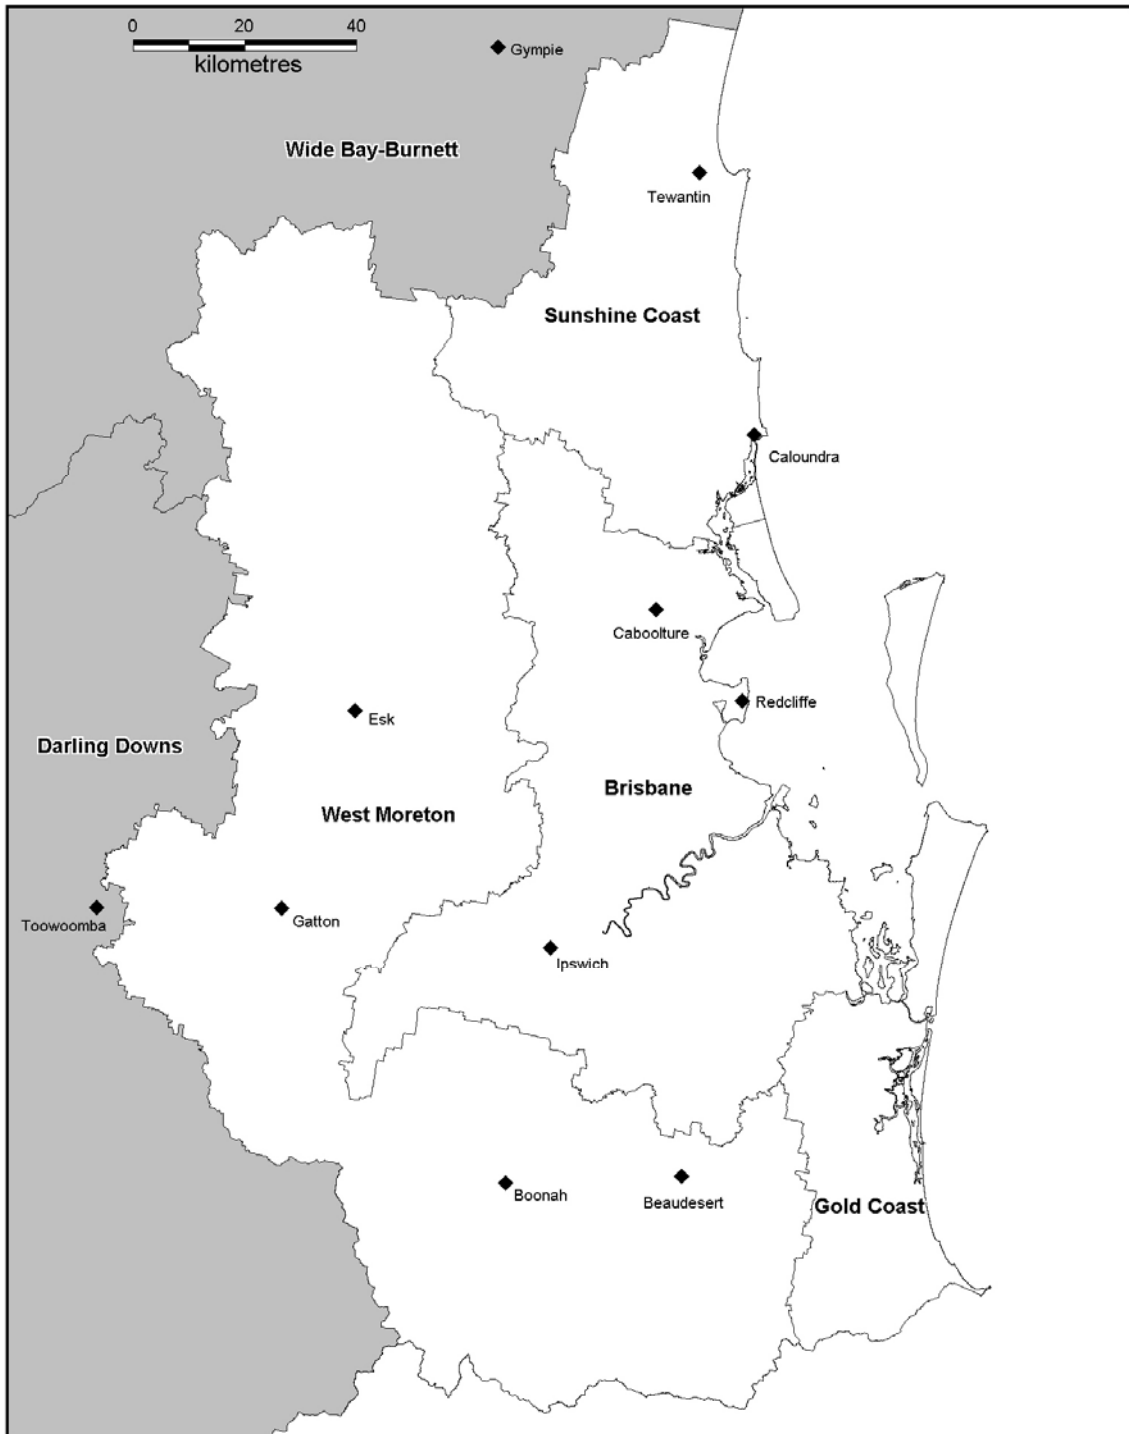

Figure A2B: Brisbane, Gold Coast, Sunshine Coast and West Moreton Statistical Divisions, ABS, 2009