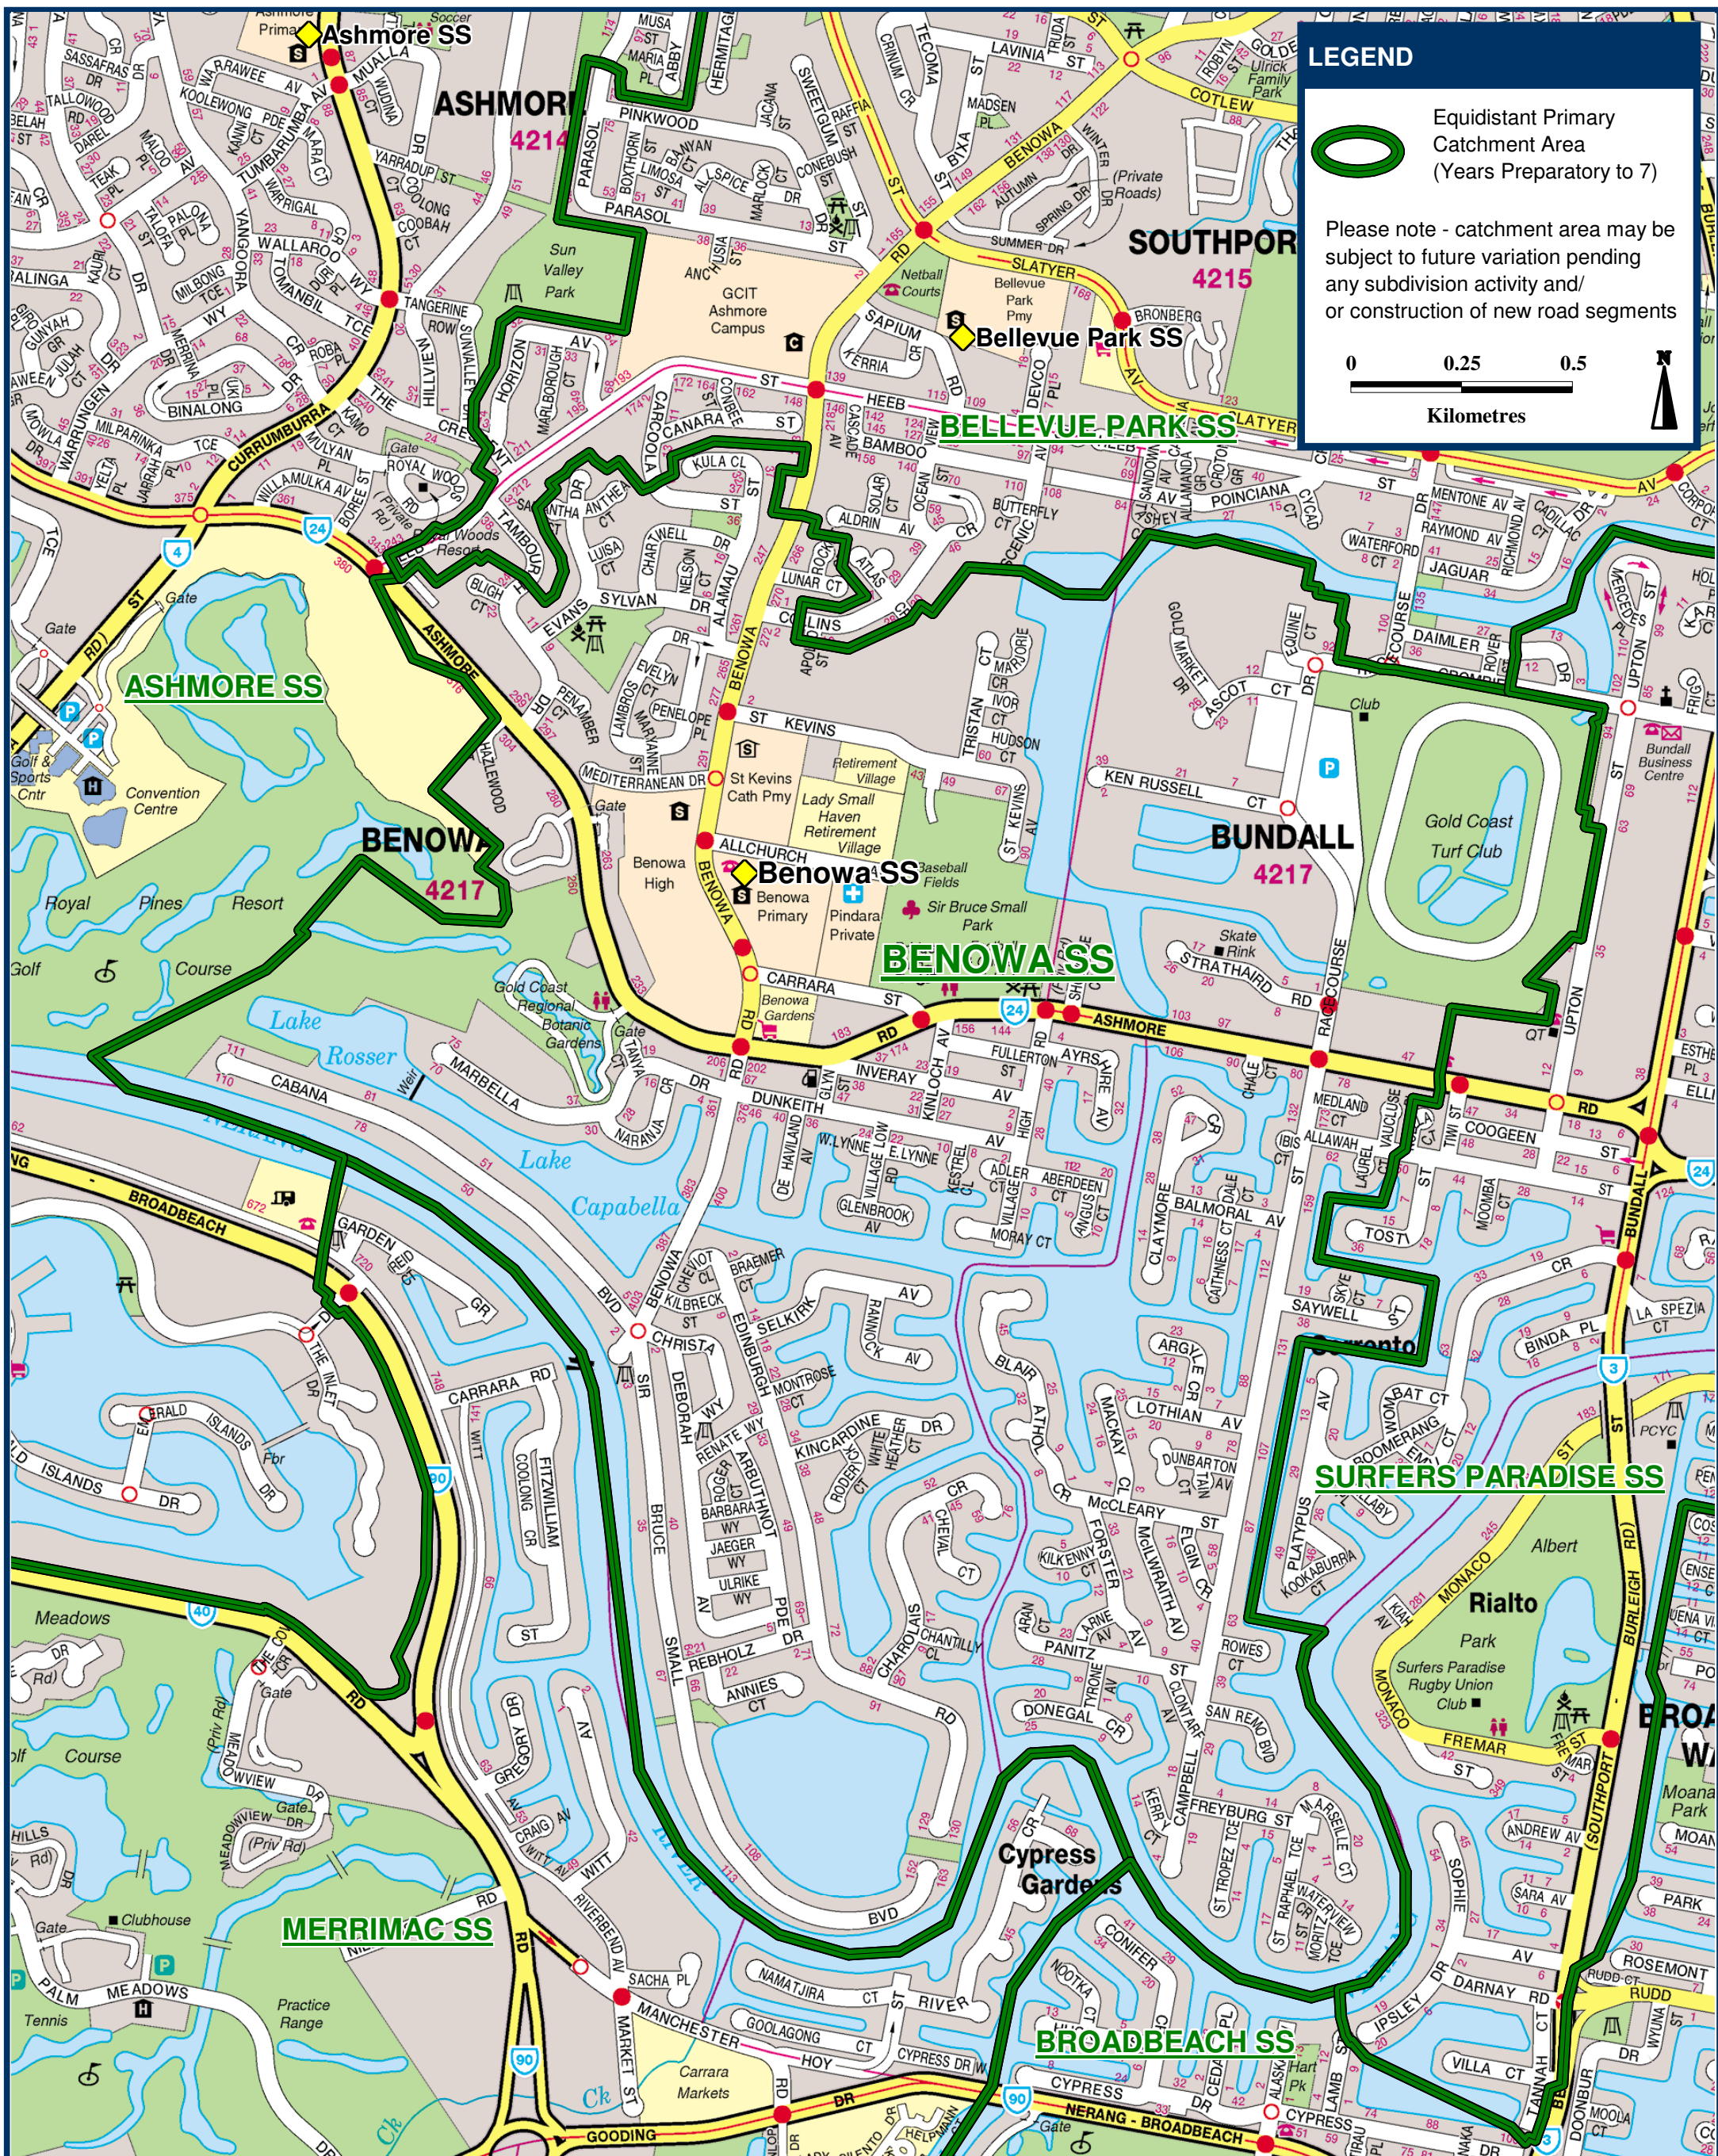

Benowa State School - Equidistant Primary Catchment Area

LEGEND

 Equidistant Primary Catchment Area (Years Preparatory to 7)

Please note - catchment area may be subject to future variation pending any subdivision activity and/or construction of new road segments

0 0.25 0.5
Kilometres