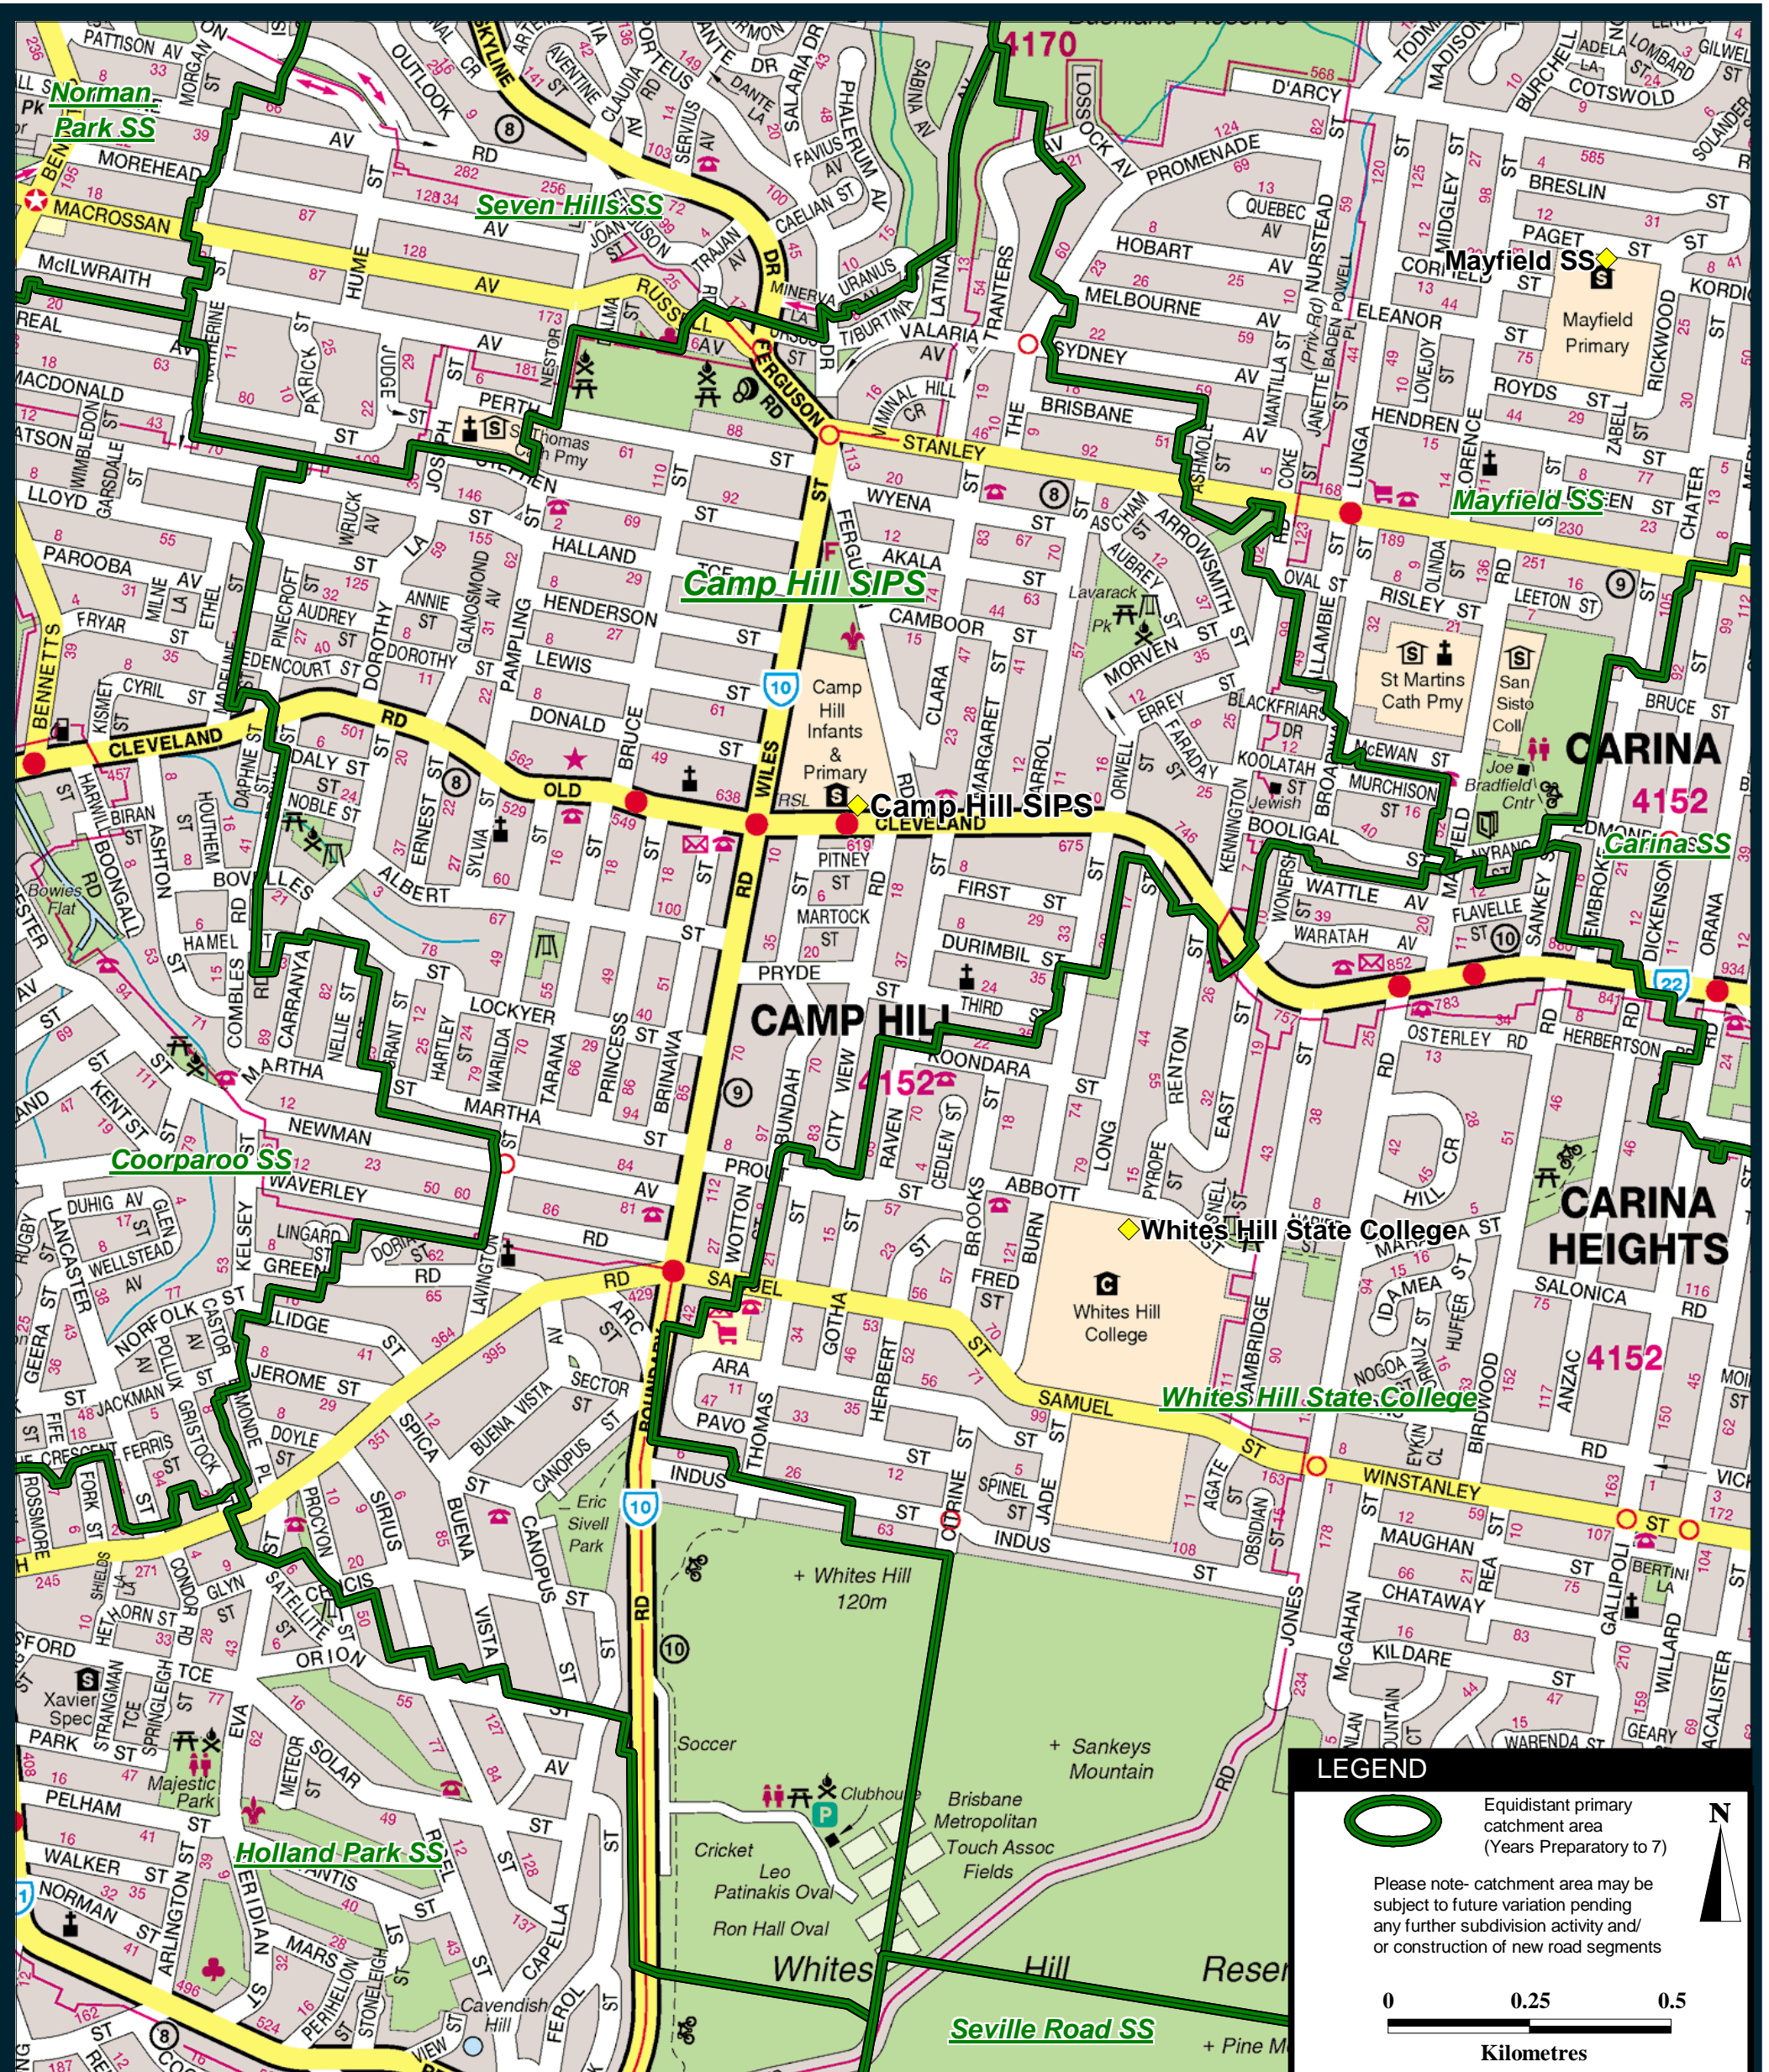

Camp Hill State Infants and Primary School- Equidistant Catchment Area (October 2009)

Planning Information and Forecasting Unit
 08 October 2009 OW
 www.dip.qld.gov.au

© The State of Queensland (Department of Infrastructure and Planning) 2009
 No liability accepted for any loss or damage which may arise from the use of
 or reliance upon this data