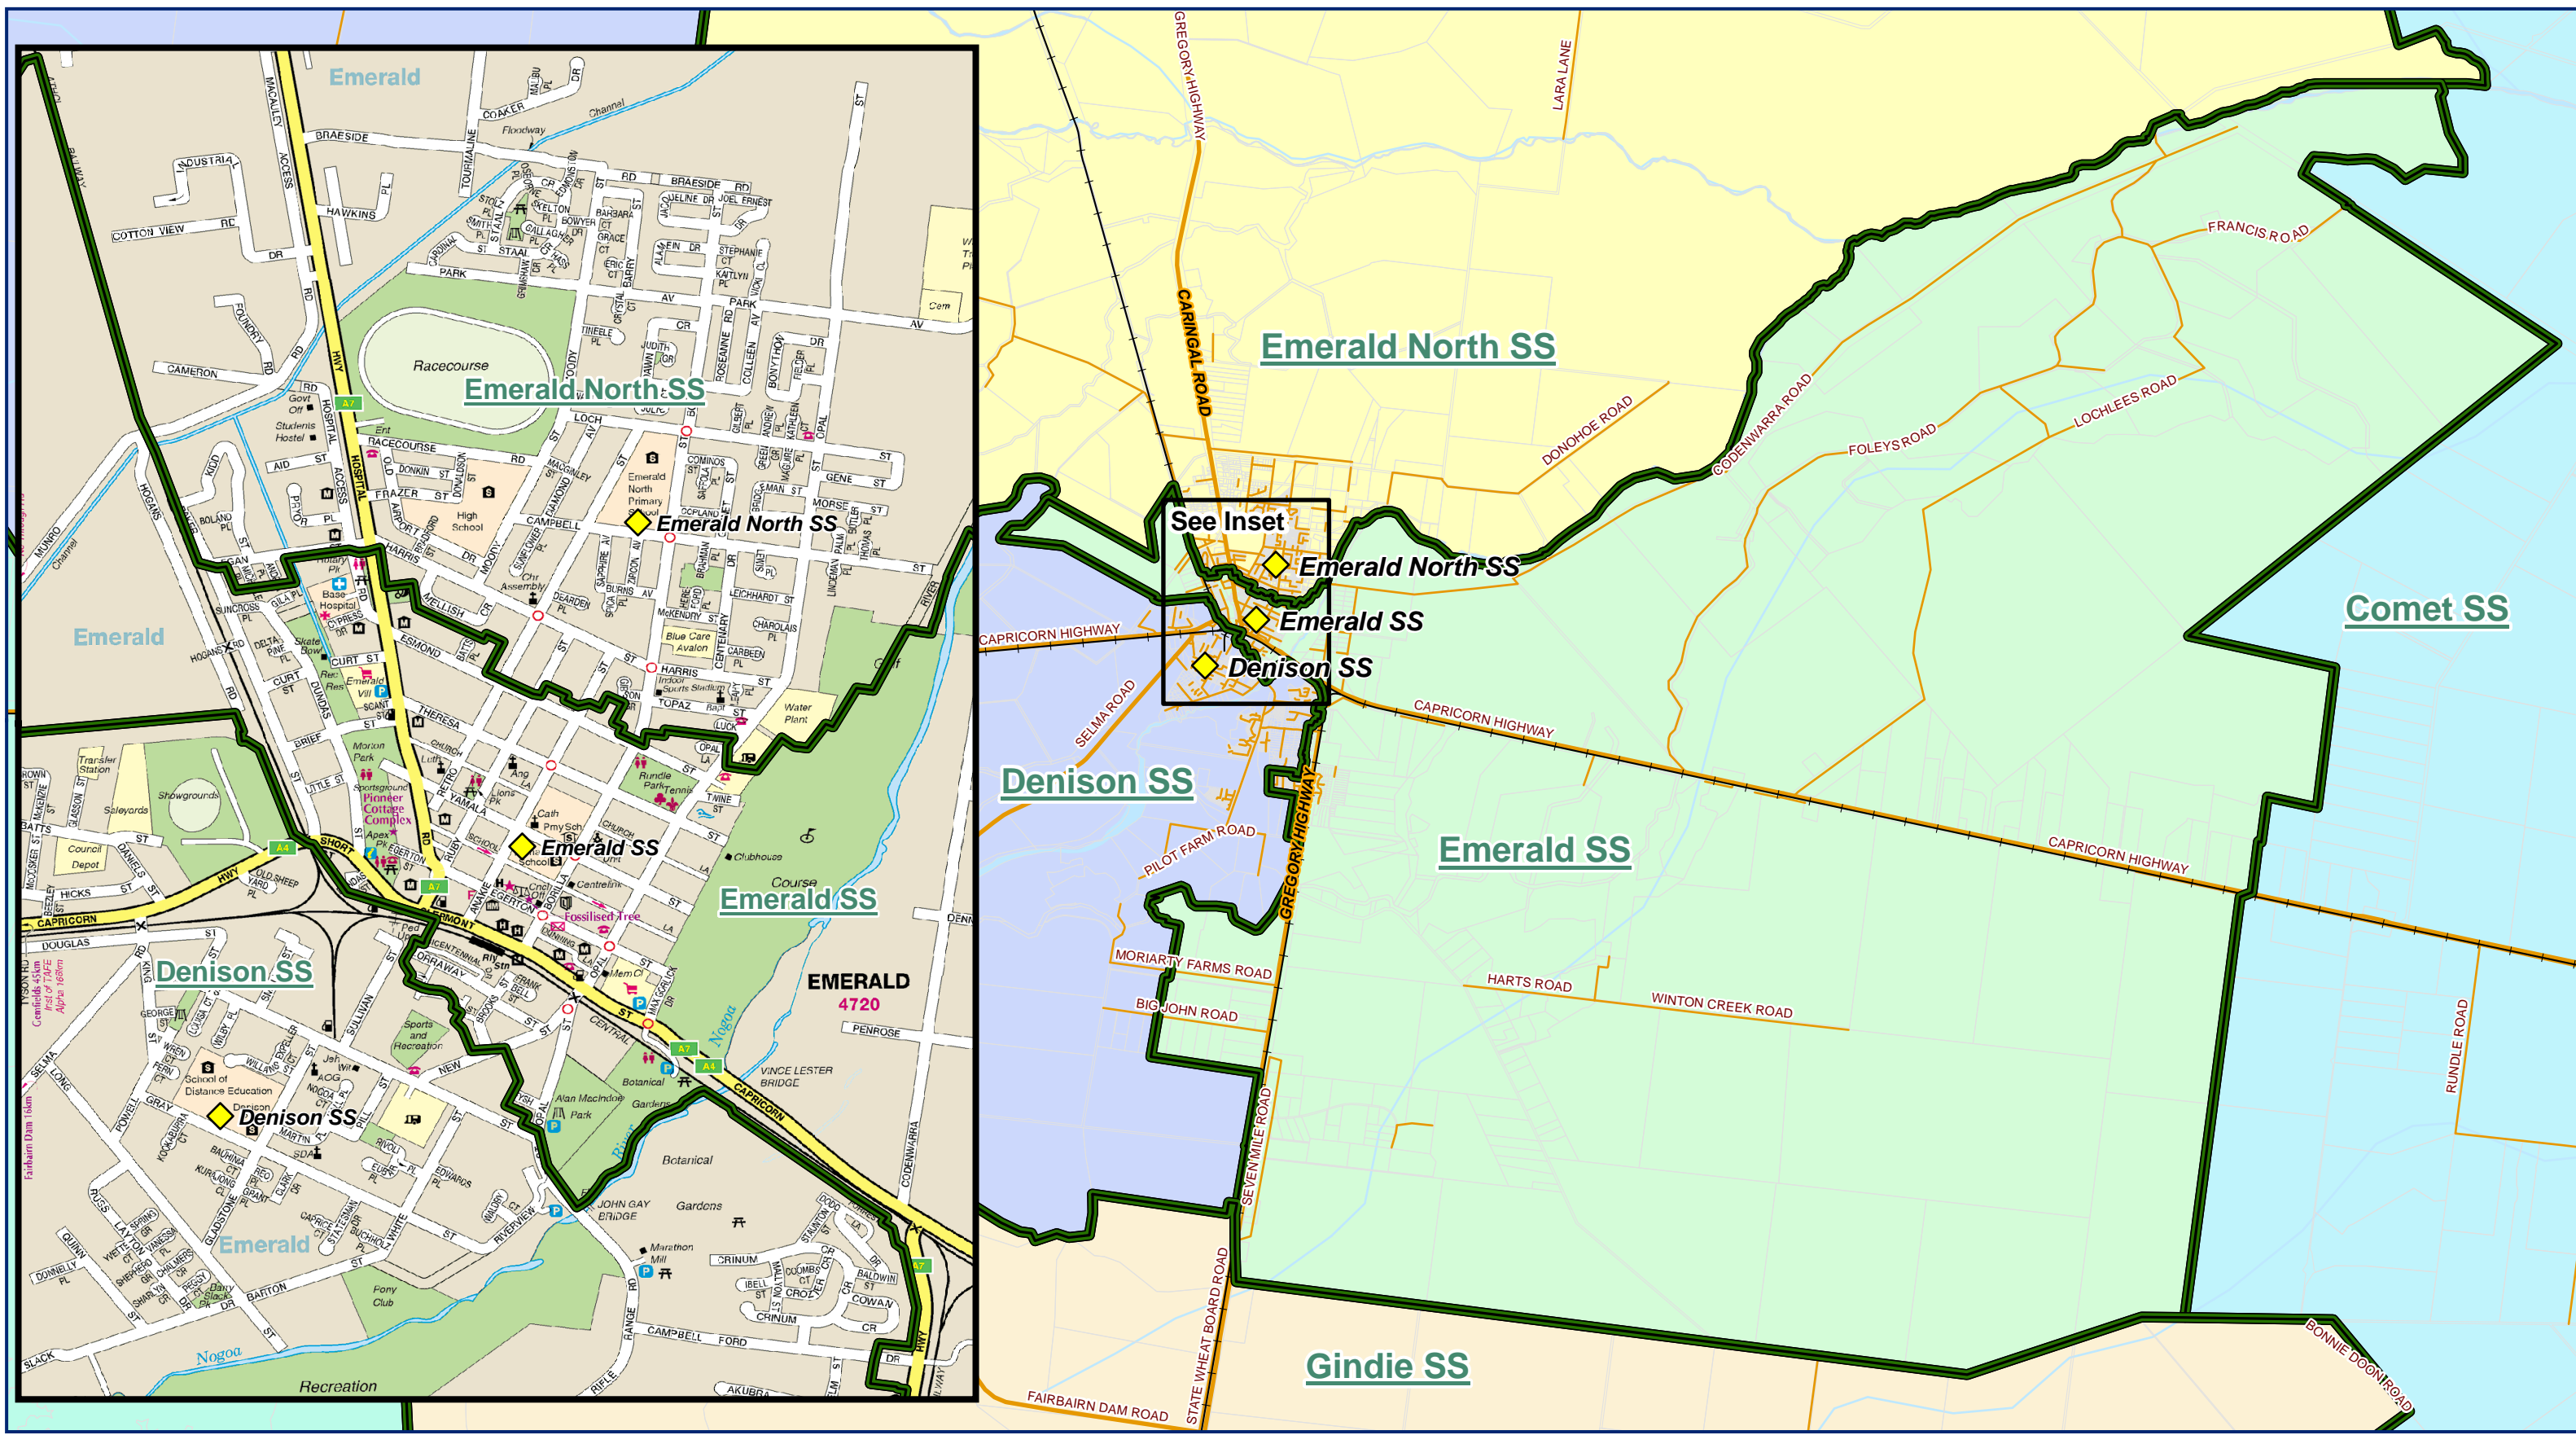

Emerald State School - Equidistant Primary Catchment Area

 Equidistant Primary Catchment Area (Years Prep to 7)
 UBD - Shown to limit of local extent

Please note - catchment area may be subject to future variation pending any subdivision activity and/or construction of new road segments