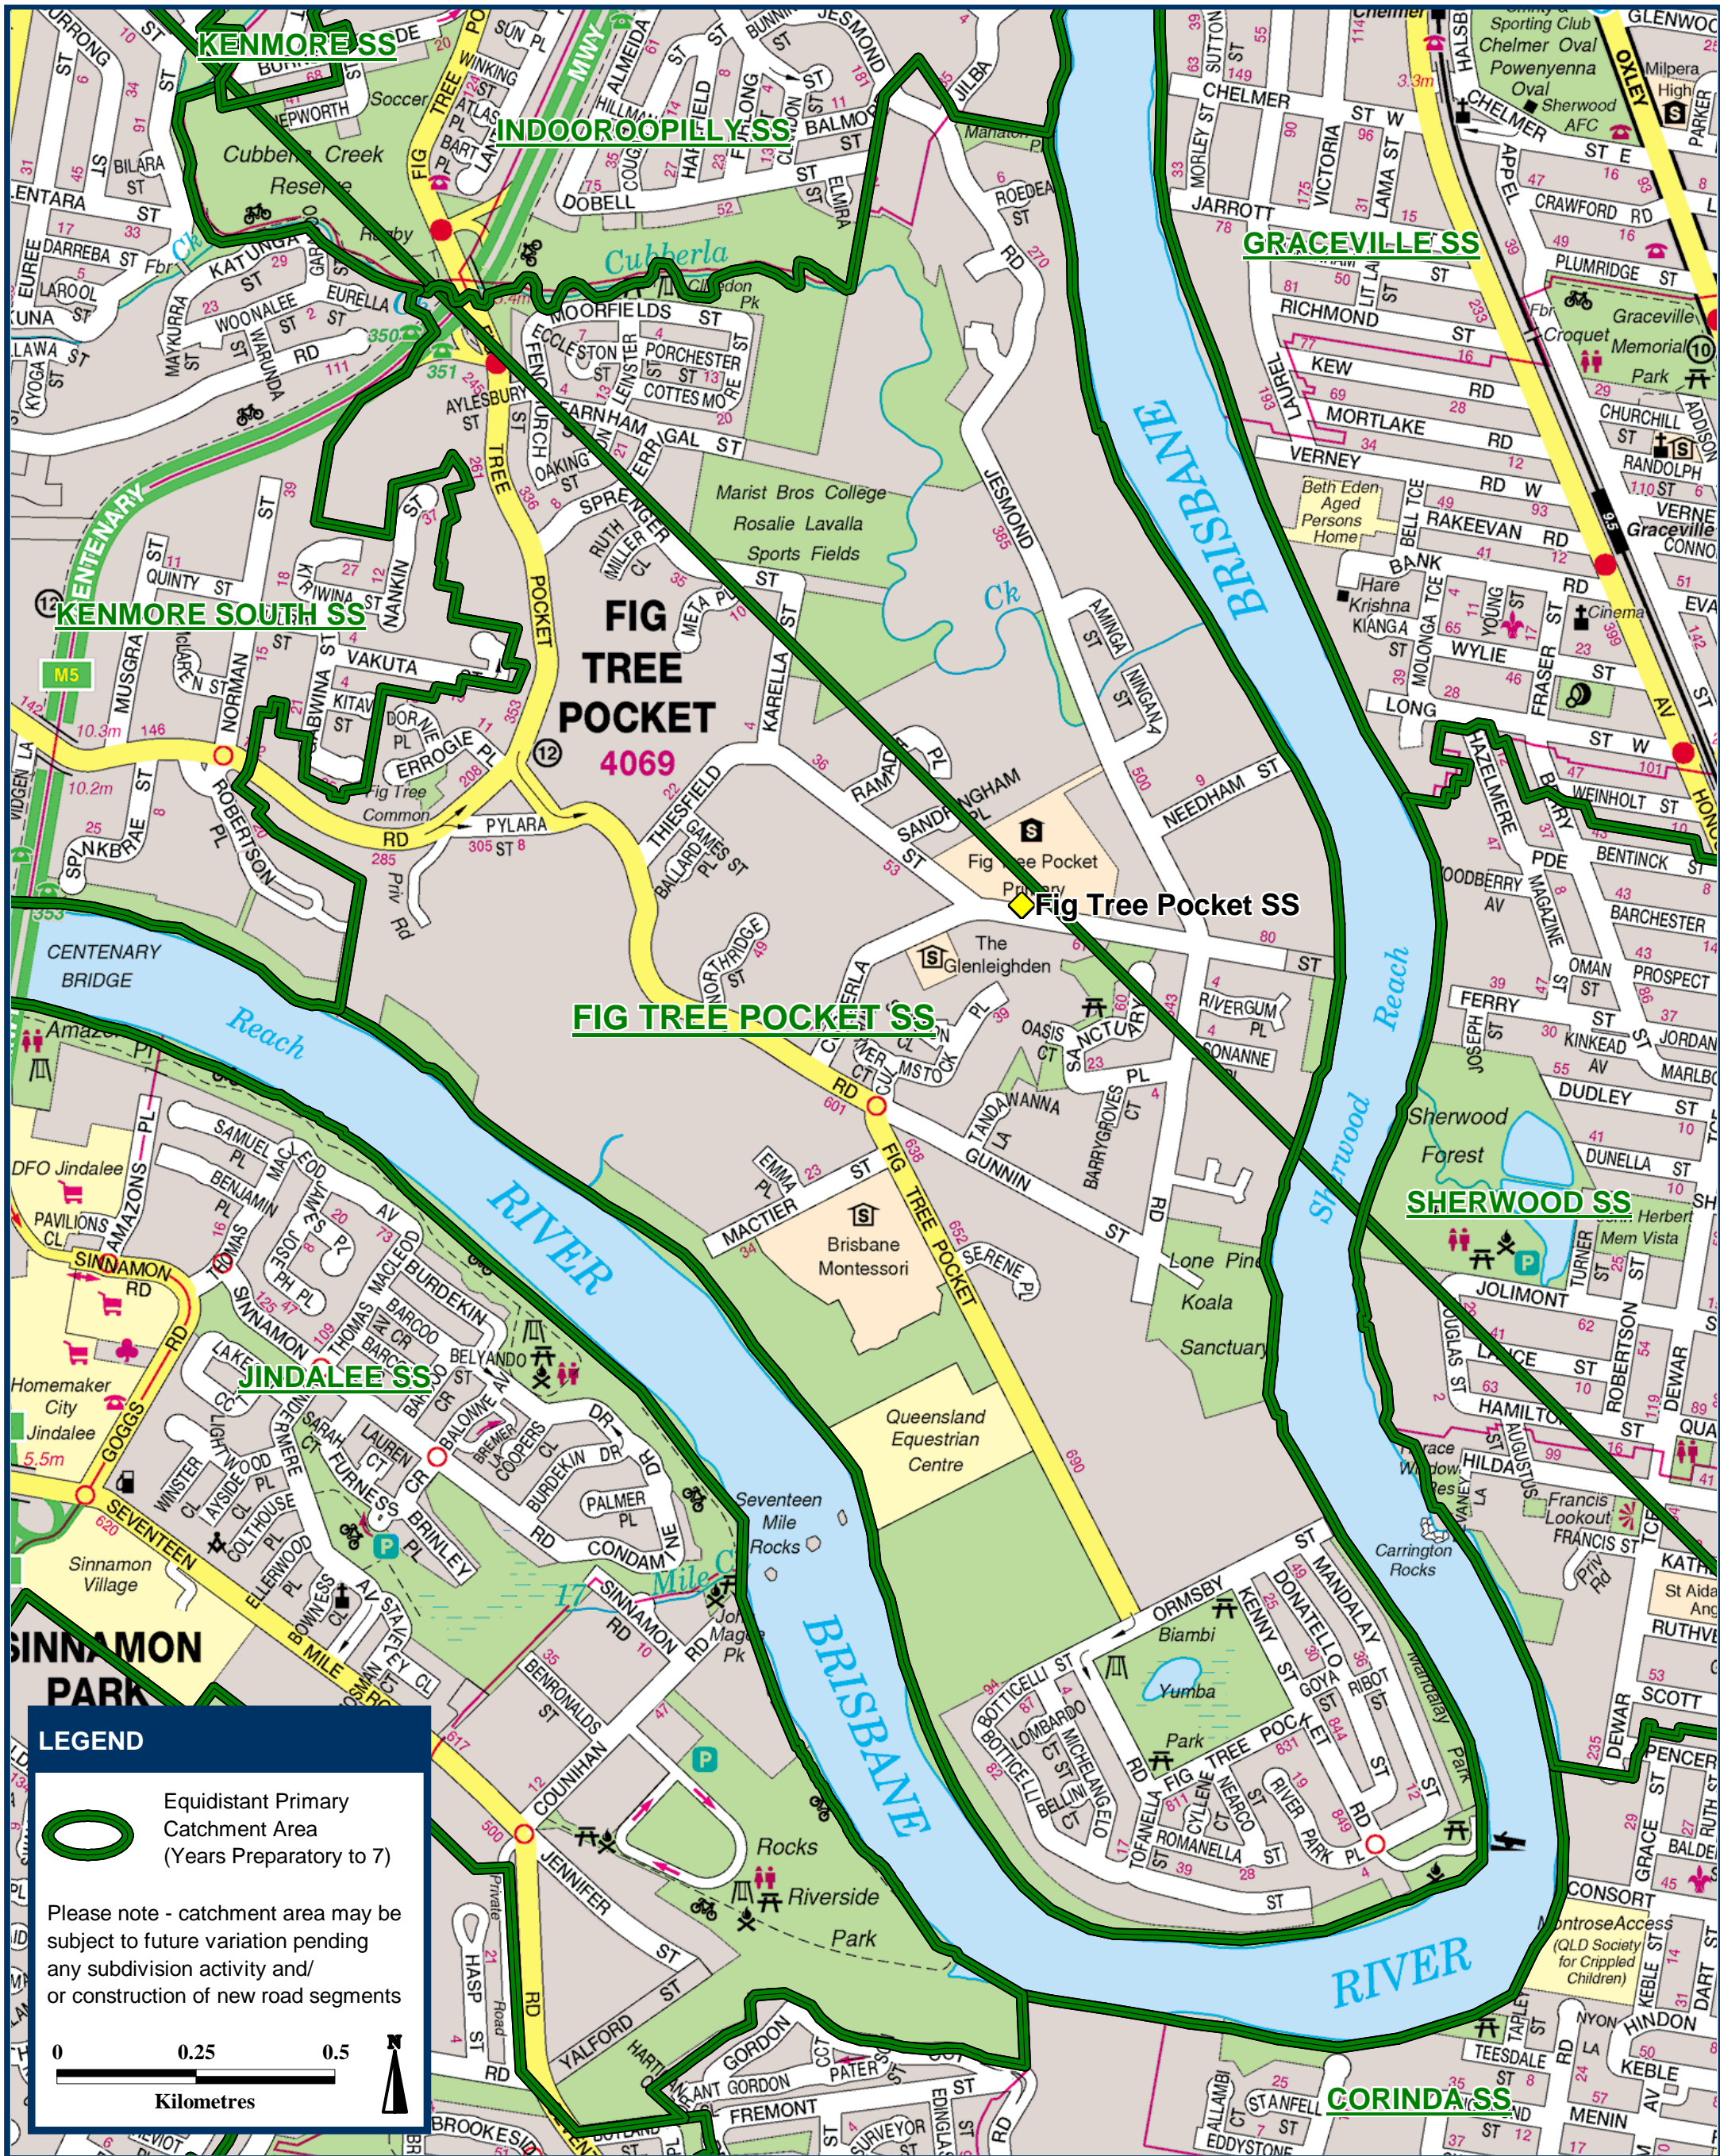

Fig Tree Pocket State School - Equidistant Primary Catchment Area

OCTOBER 2011

No liability accepted for any loss or damage which may arise from the use of or reliance upon this data.

© The State of Queensland (Queensland Government 2011)