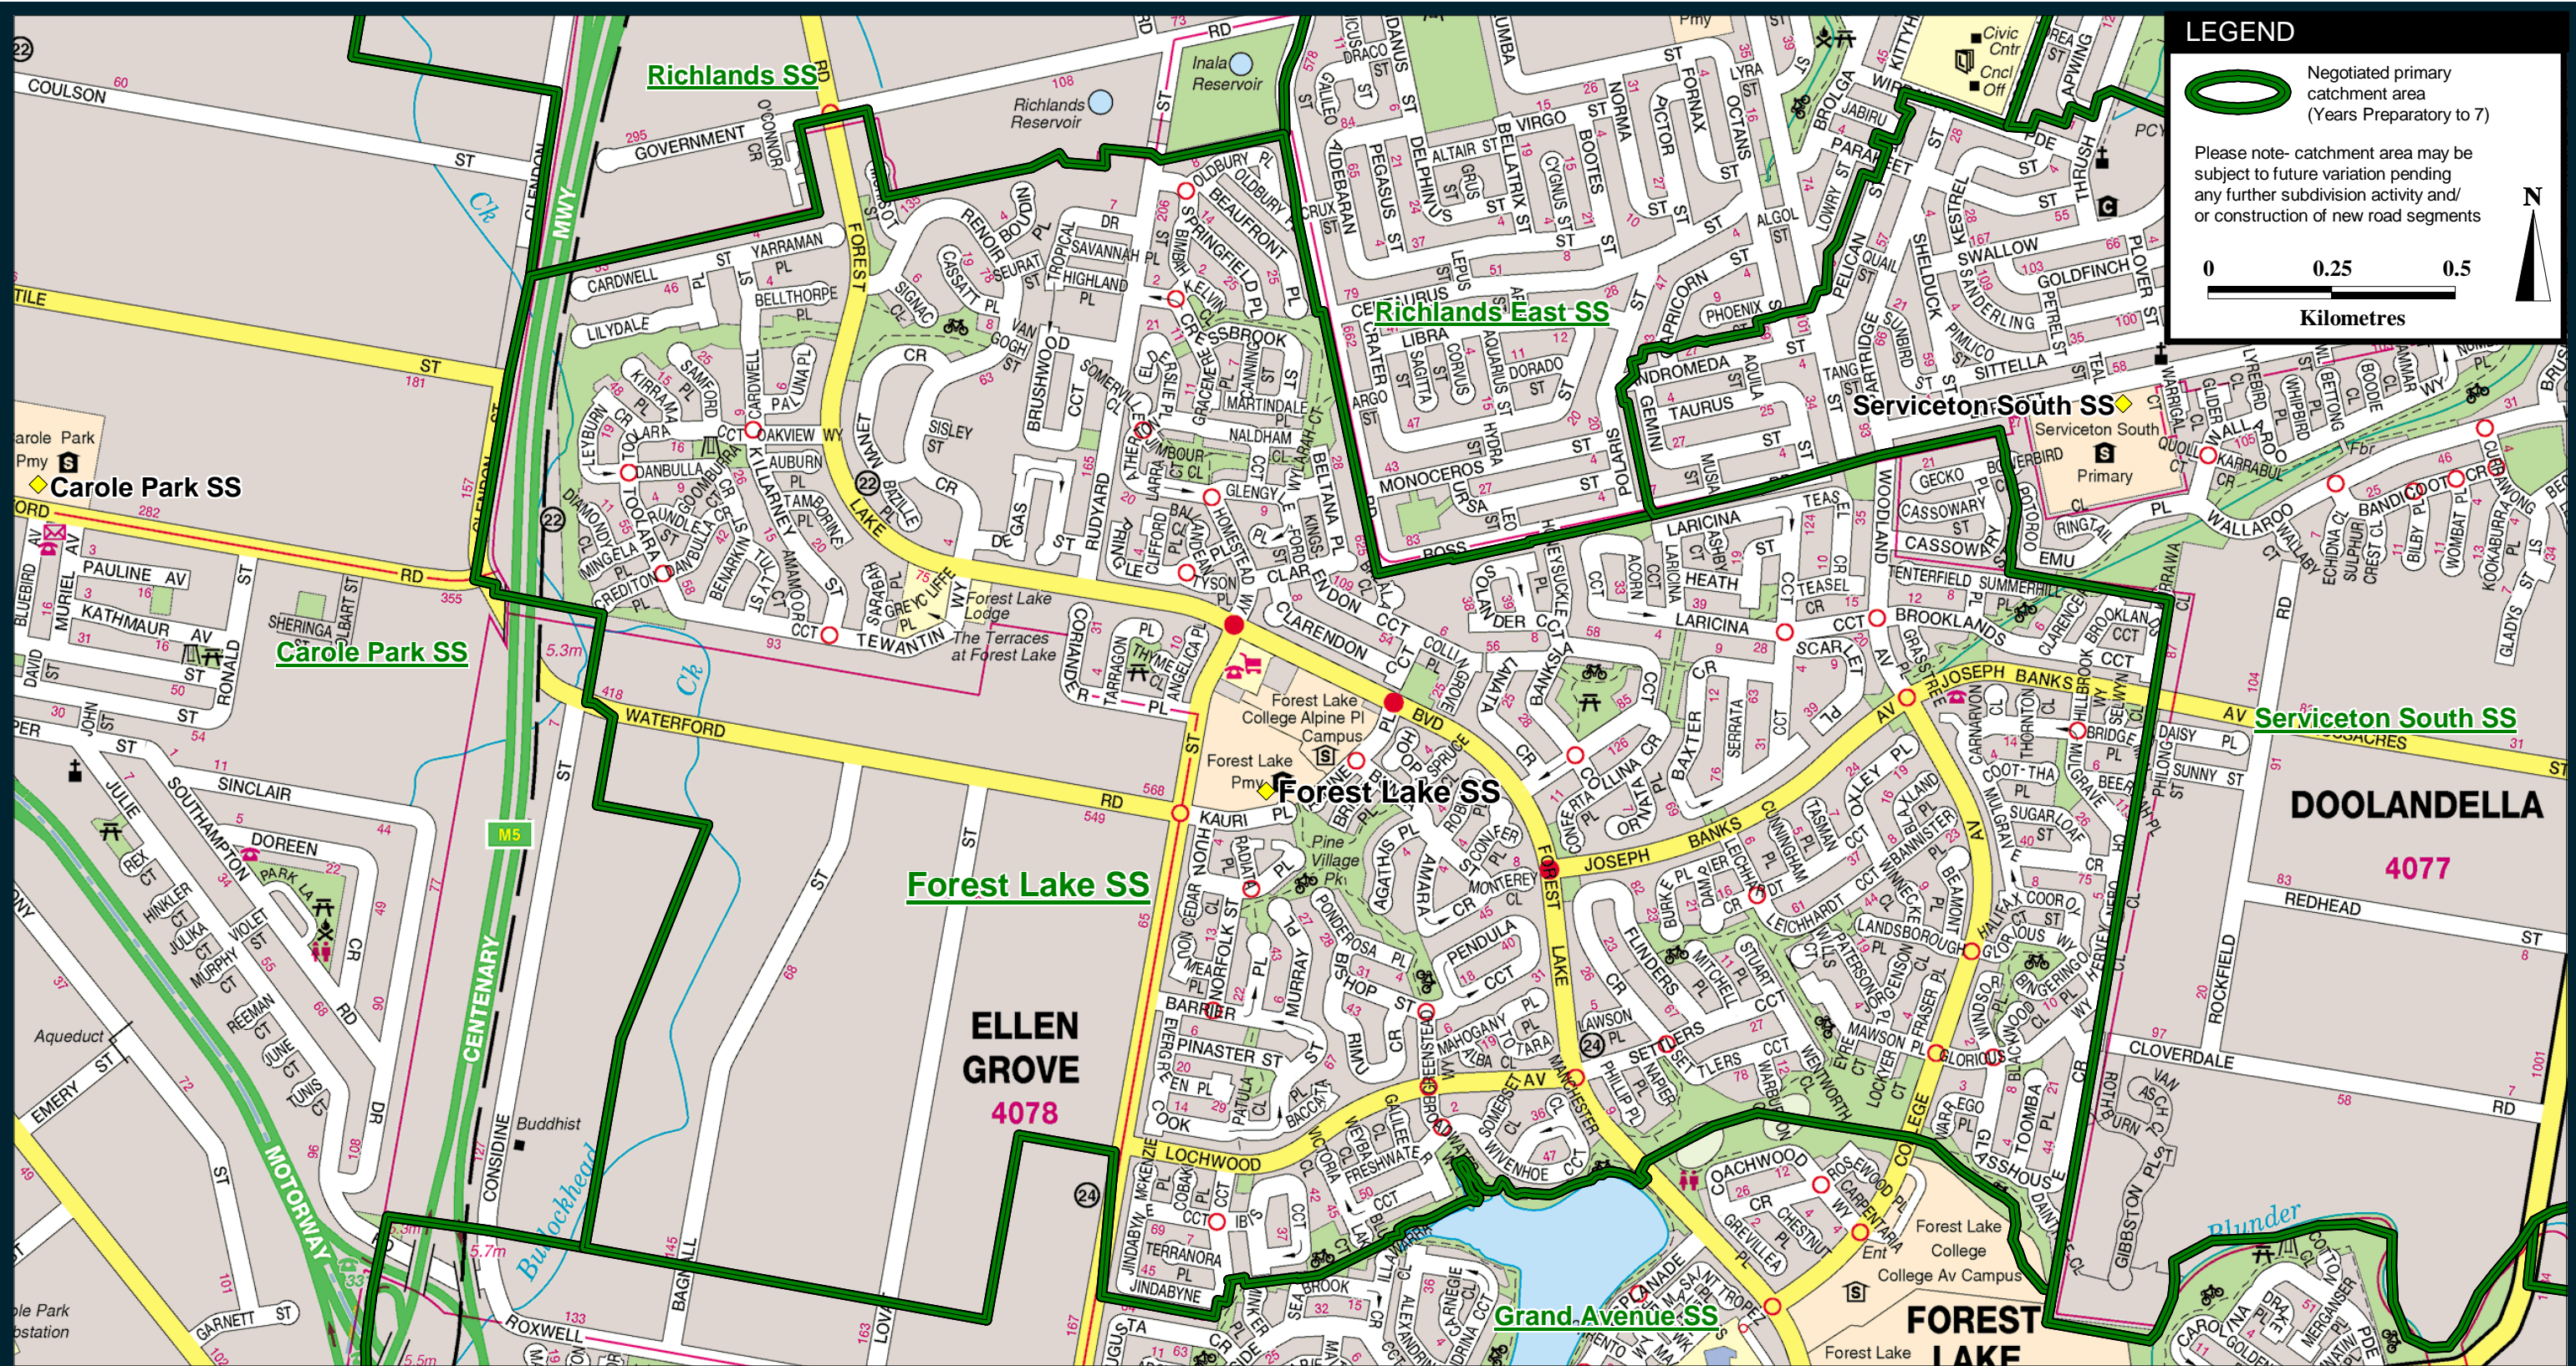

Forest Lake State School- Negotiated Catchment Area (October 2009)

Planning Information and Forecasting Unit
 21 October 2009
www.infrastructure.qld.gov.au/planning

© The State of Queensland (Department of Infrastructure and Planning) 2008
 No liability accepted for any loss or damage which may arise from the use of
 or reliance upon this data