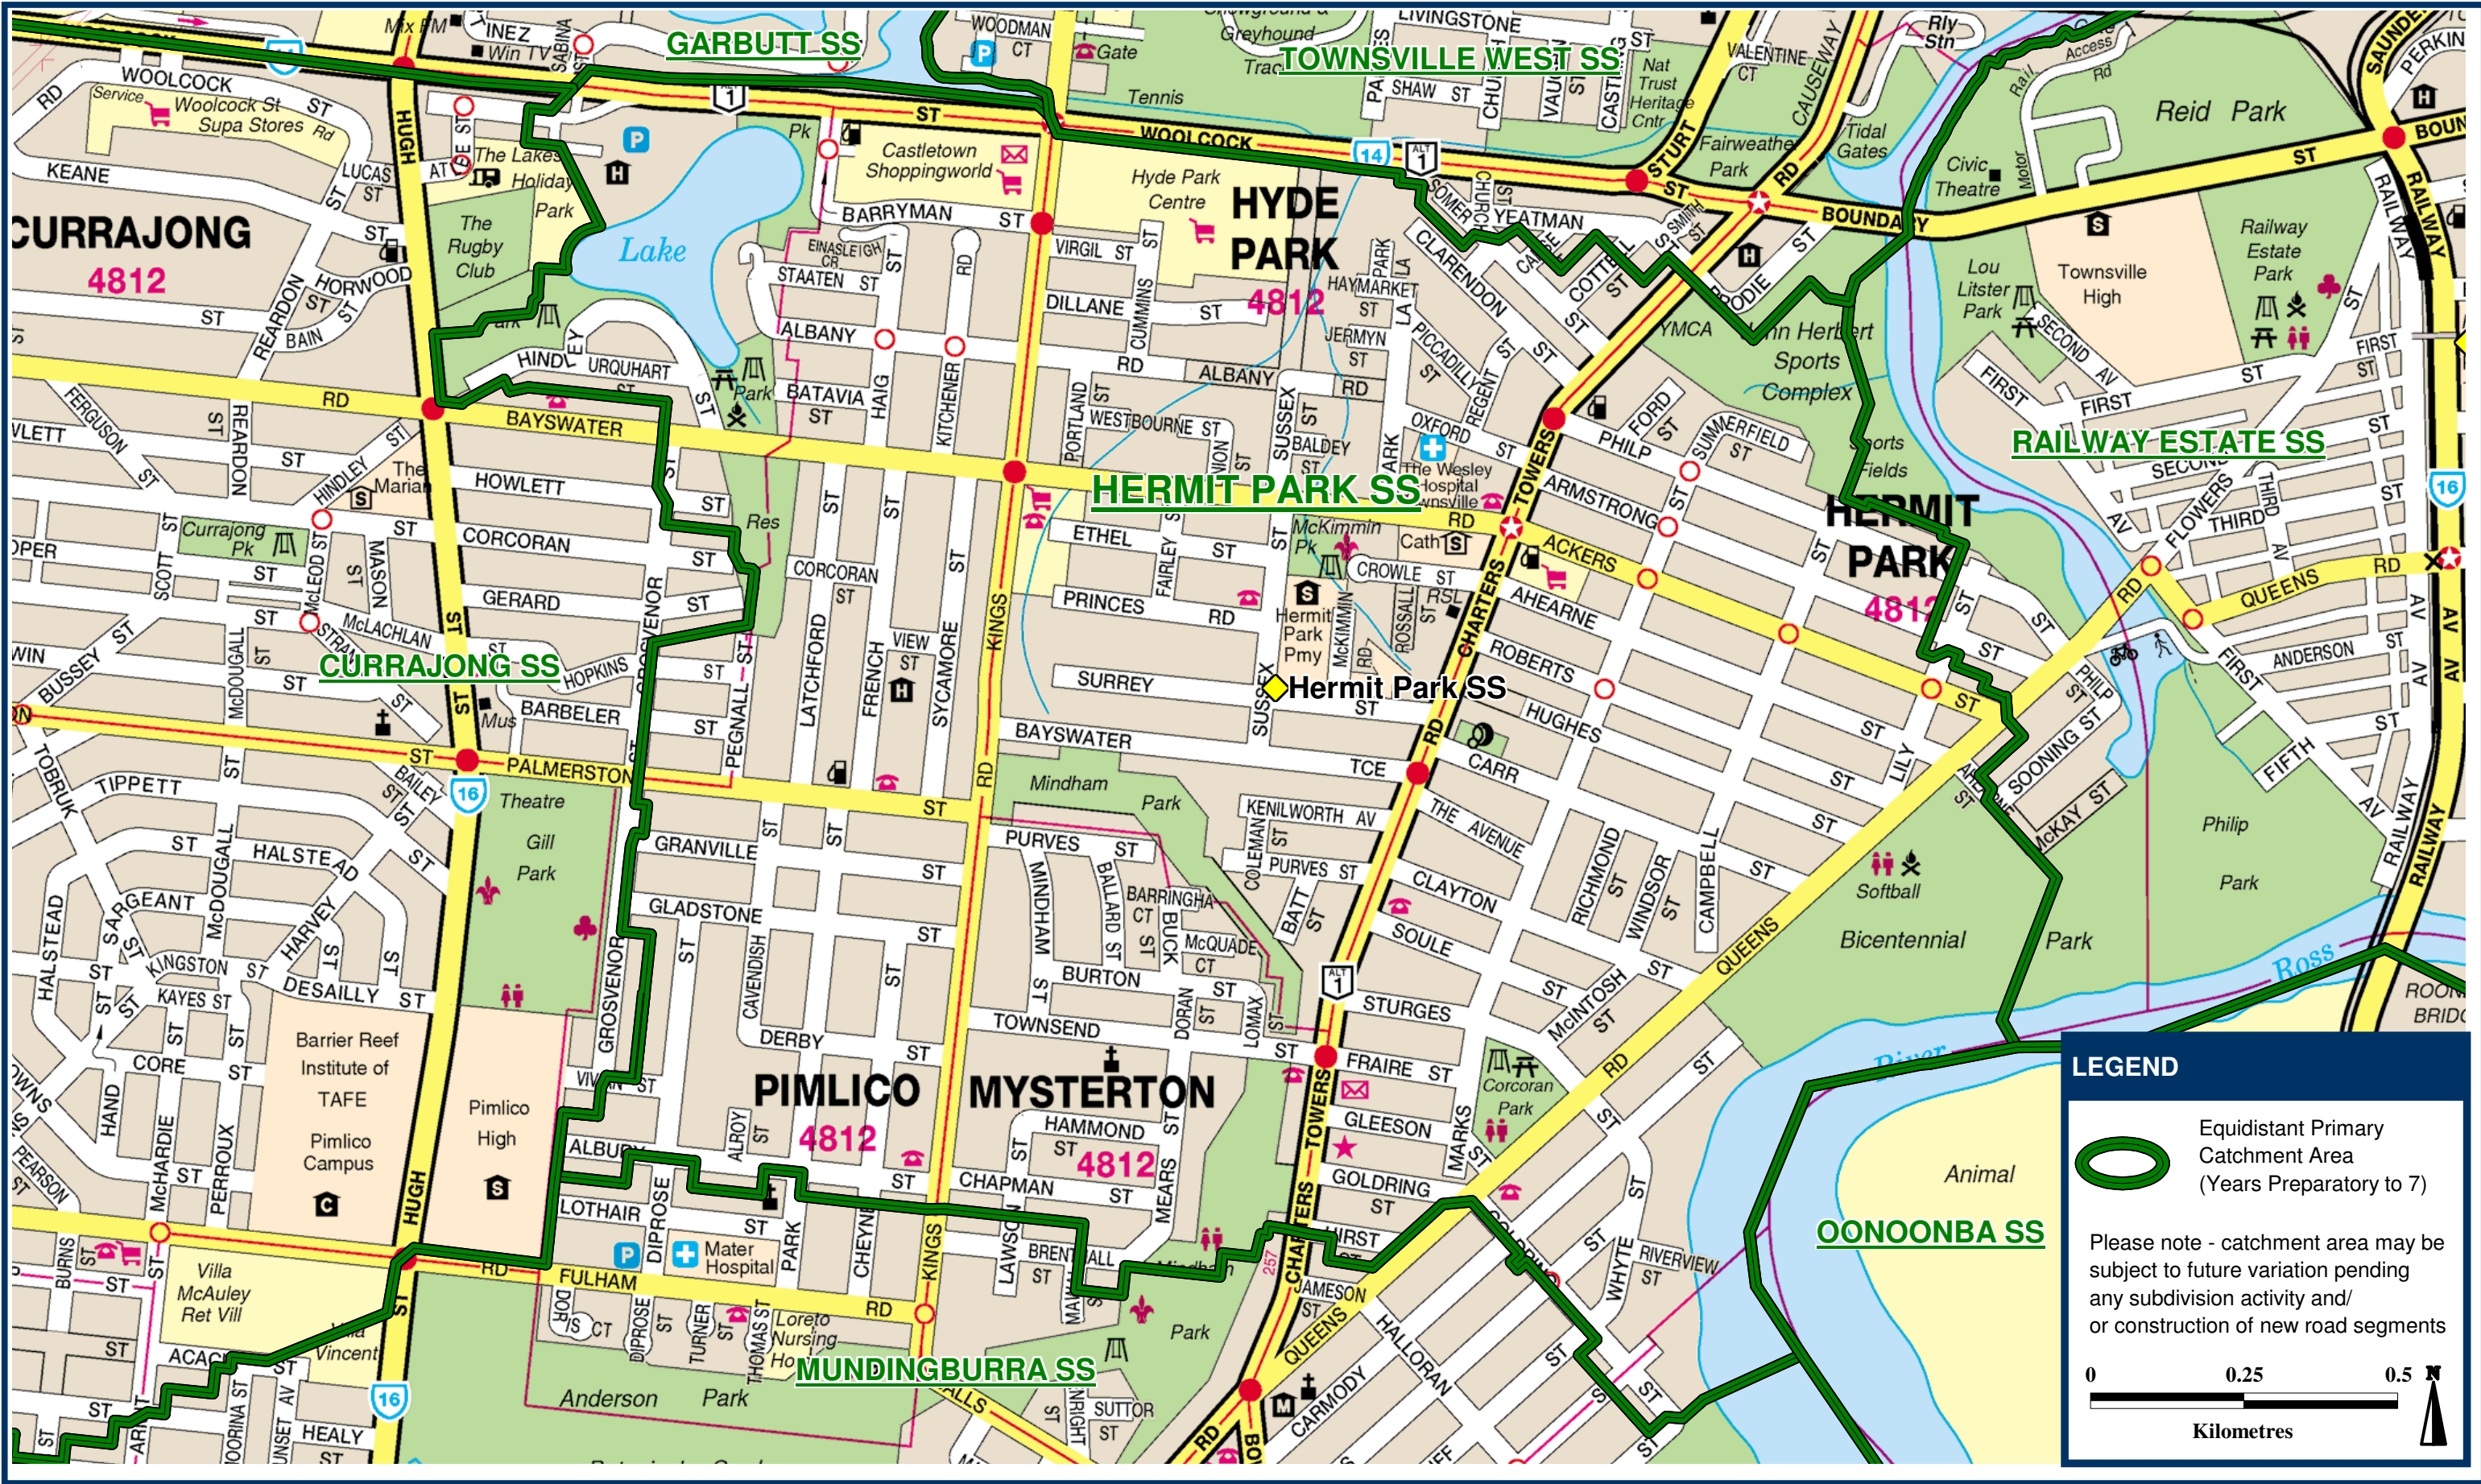

Hermit Park State School - Equidistant Primary Catchment Area

LEGEND

 Equidistant Primary Catchment Area (Years Preparatory to 7)

Please note - catchment area may be subject to future variation pending any subdivision activity and/or construction of new road segments

0 0.25 0.5 
Kilometres

MARCH 2011

No liability accepted for any loss or damage which may arise from the use of or reliance upon this data.

© The State of Queensland (Queensland Government 2011)