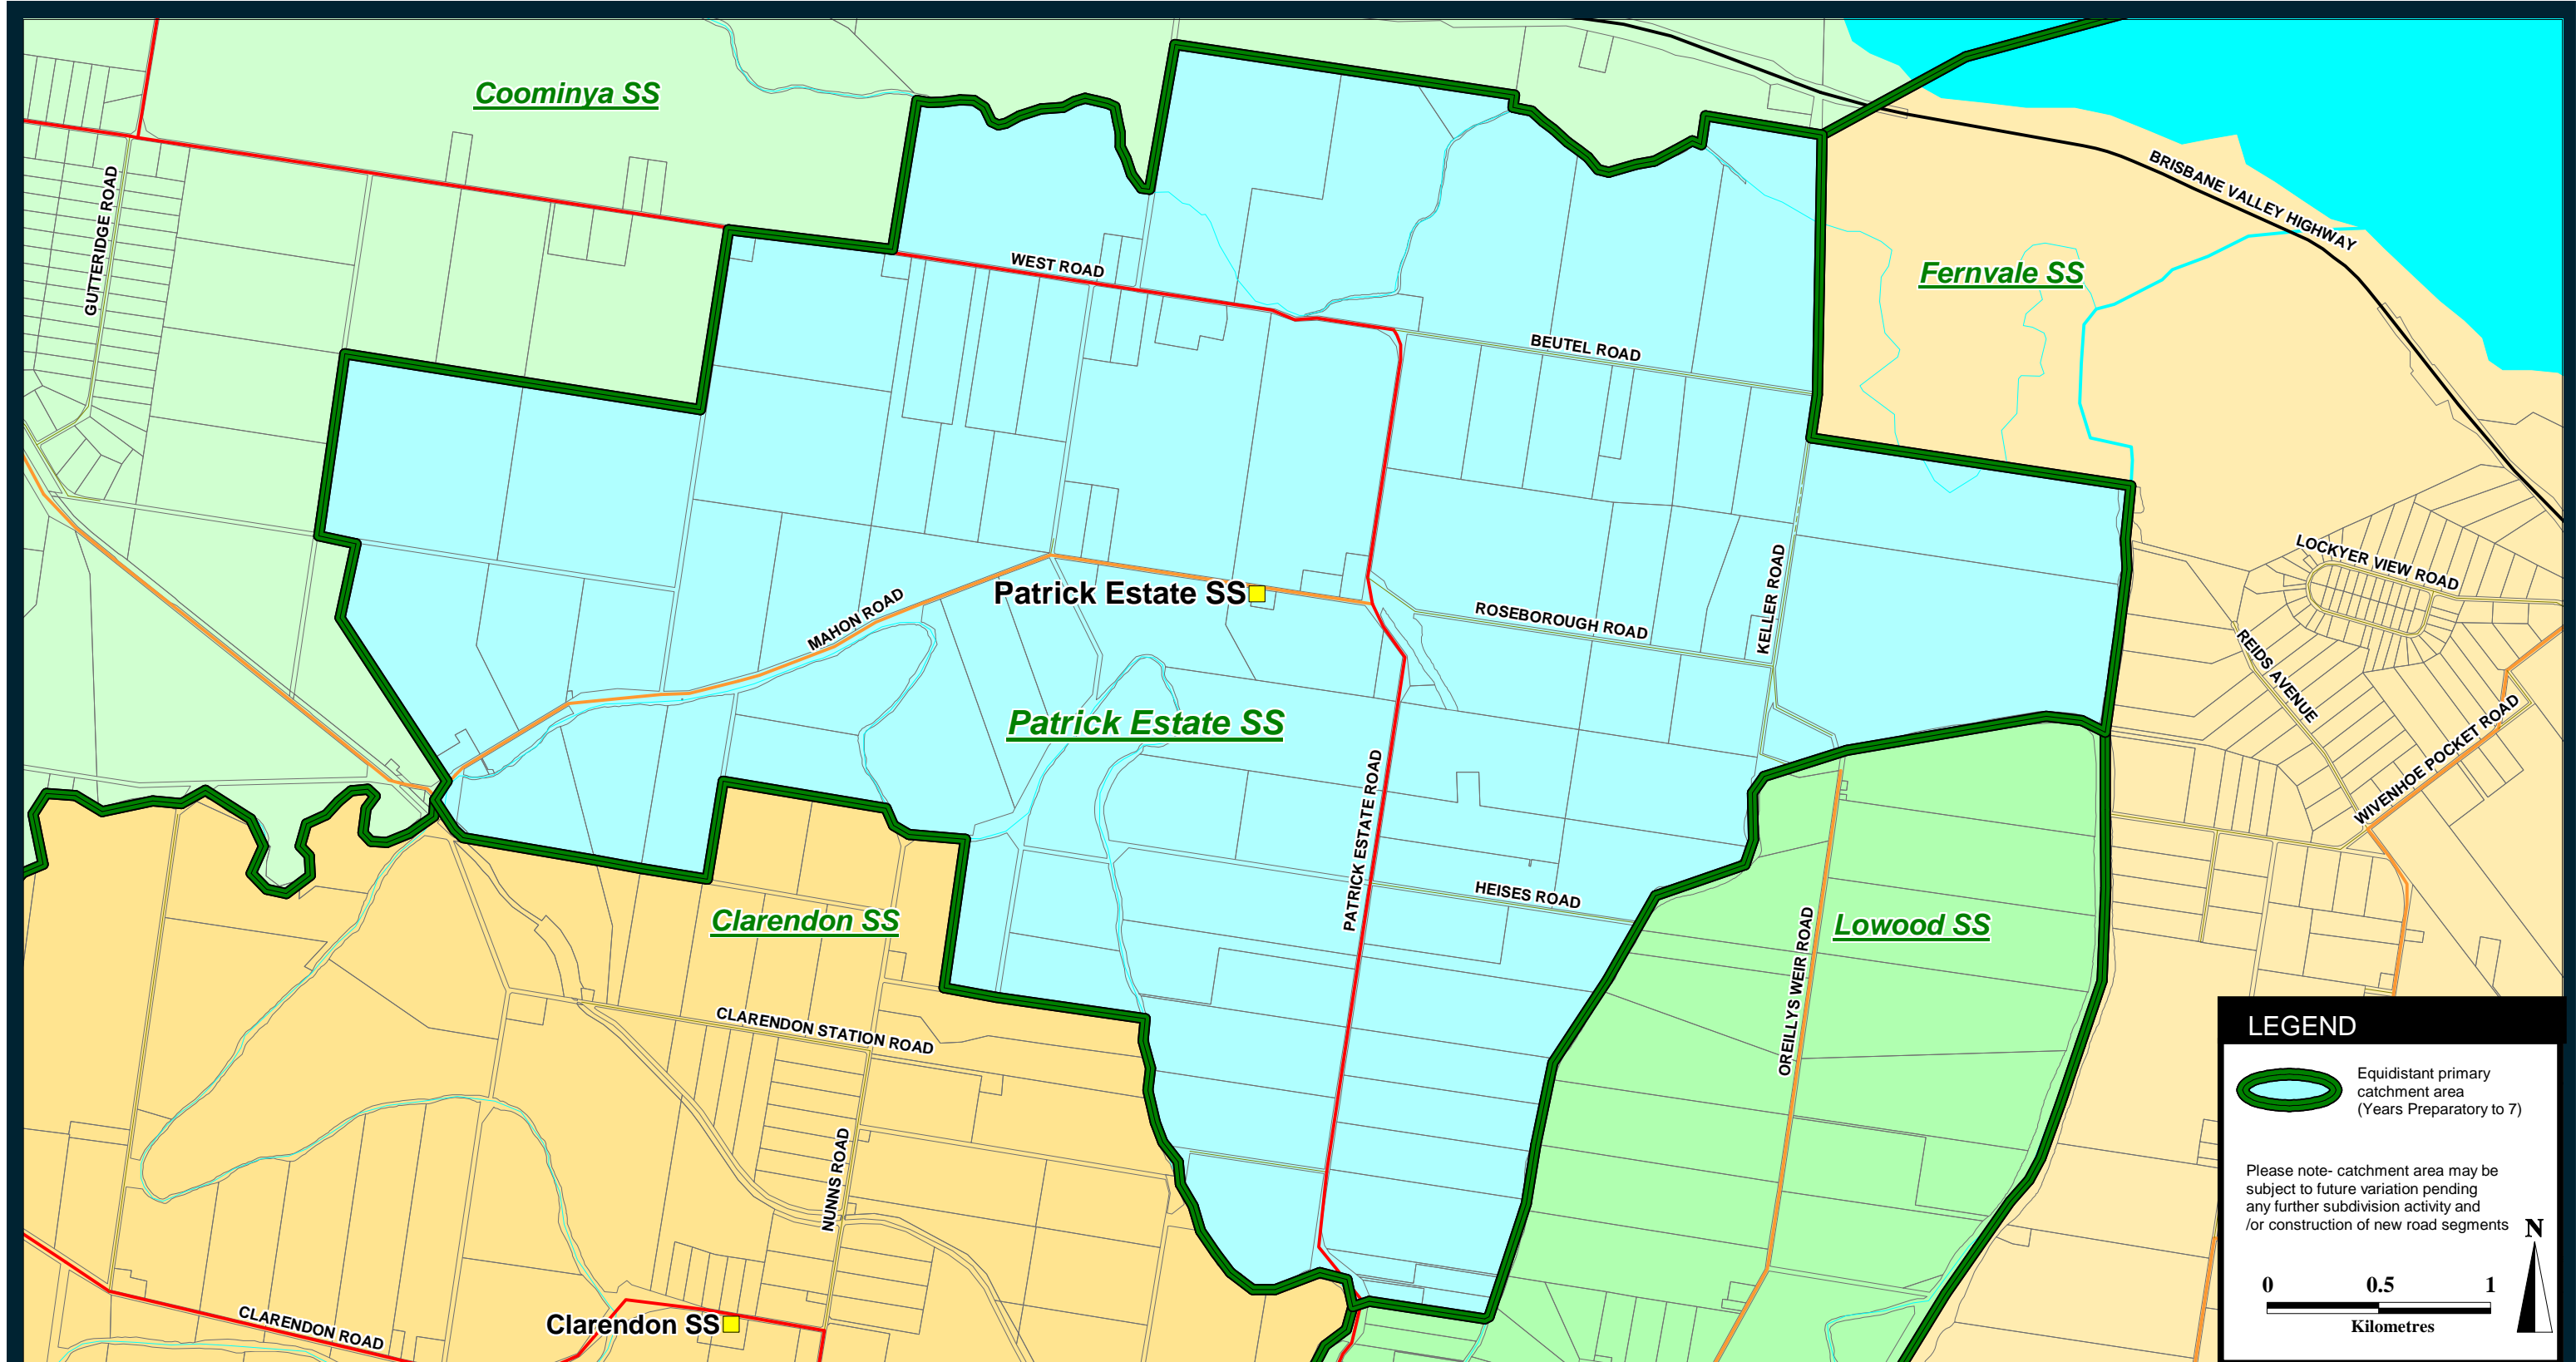

Patrick Estate State School - Equidistant Catchment Area (October 2009)

Planning Information and Forecasting Unit

12 October 2009 OW
www.dip.qld.gov.au

© The State of Queensland (Department of Infrastructure and Planning) 2009
No liability accepted for any loss or damage which may arise from the use of or reliance upon this data