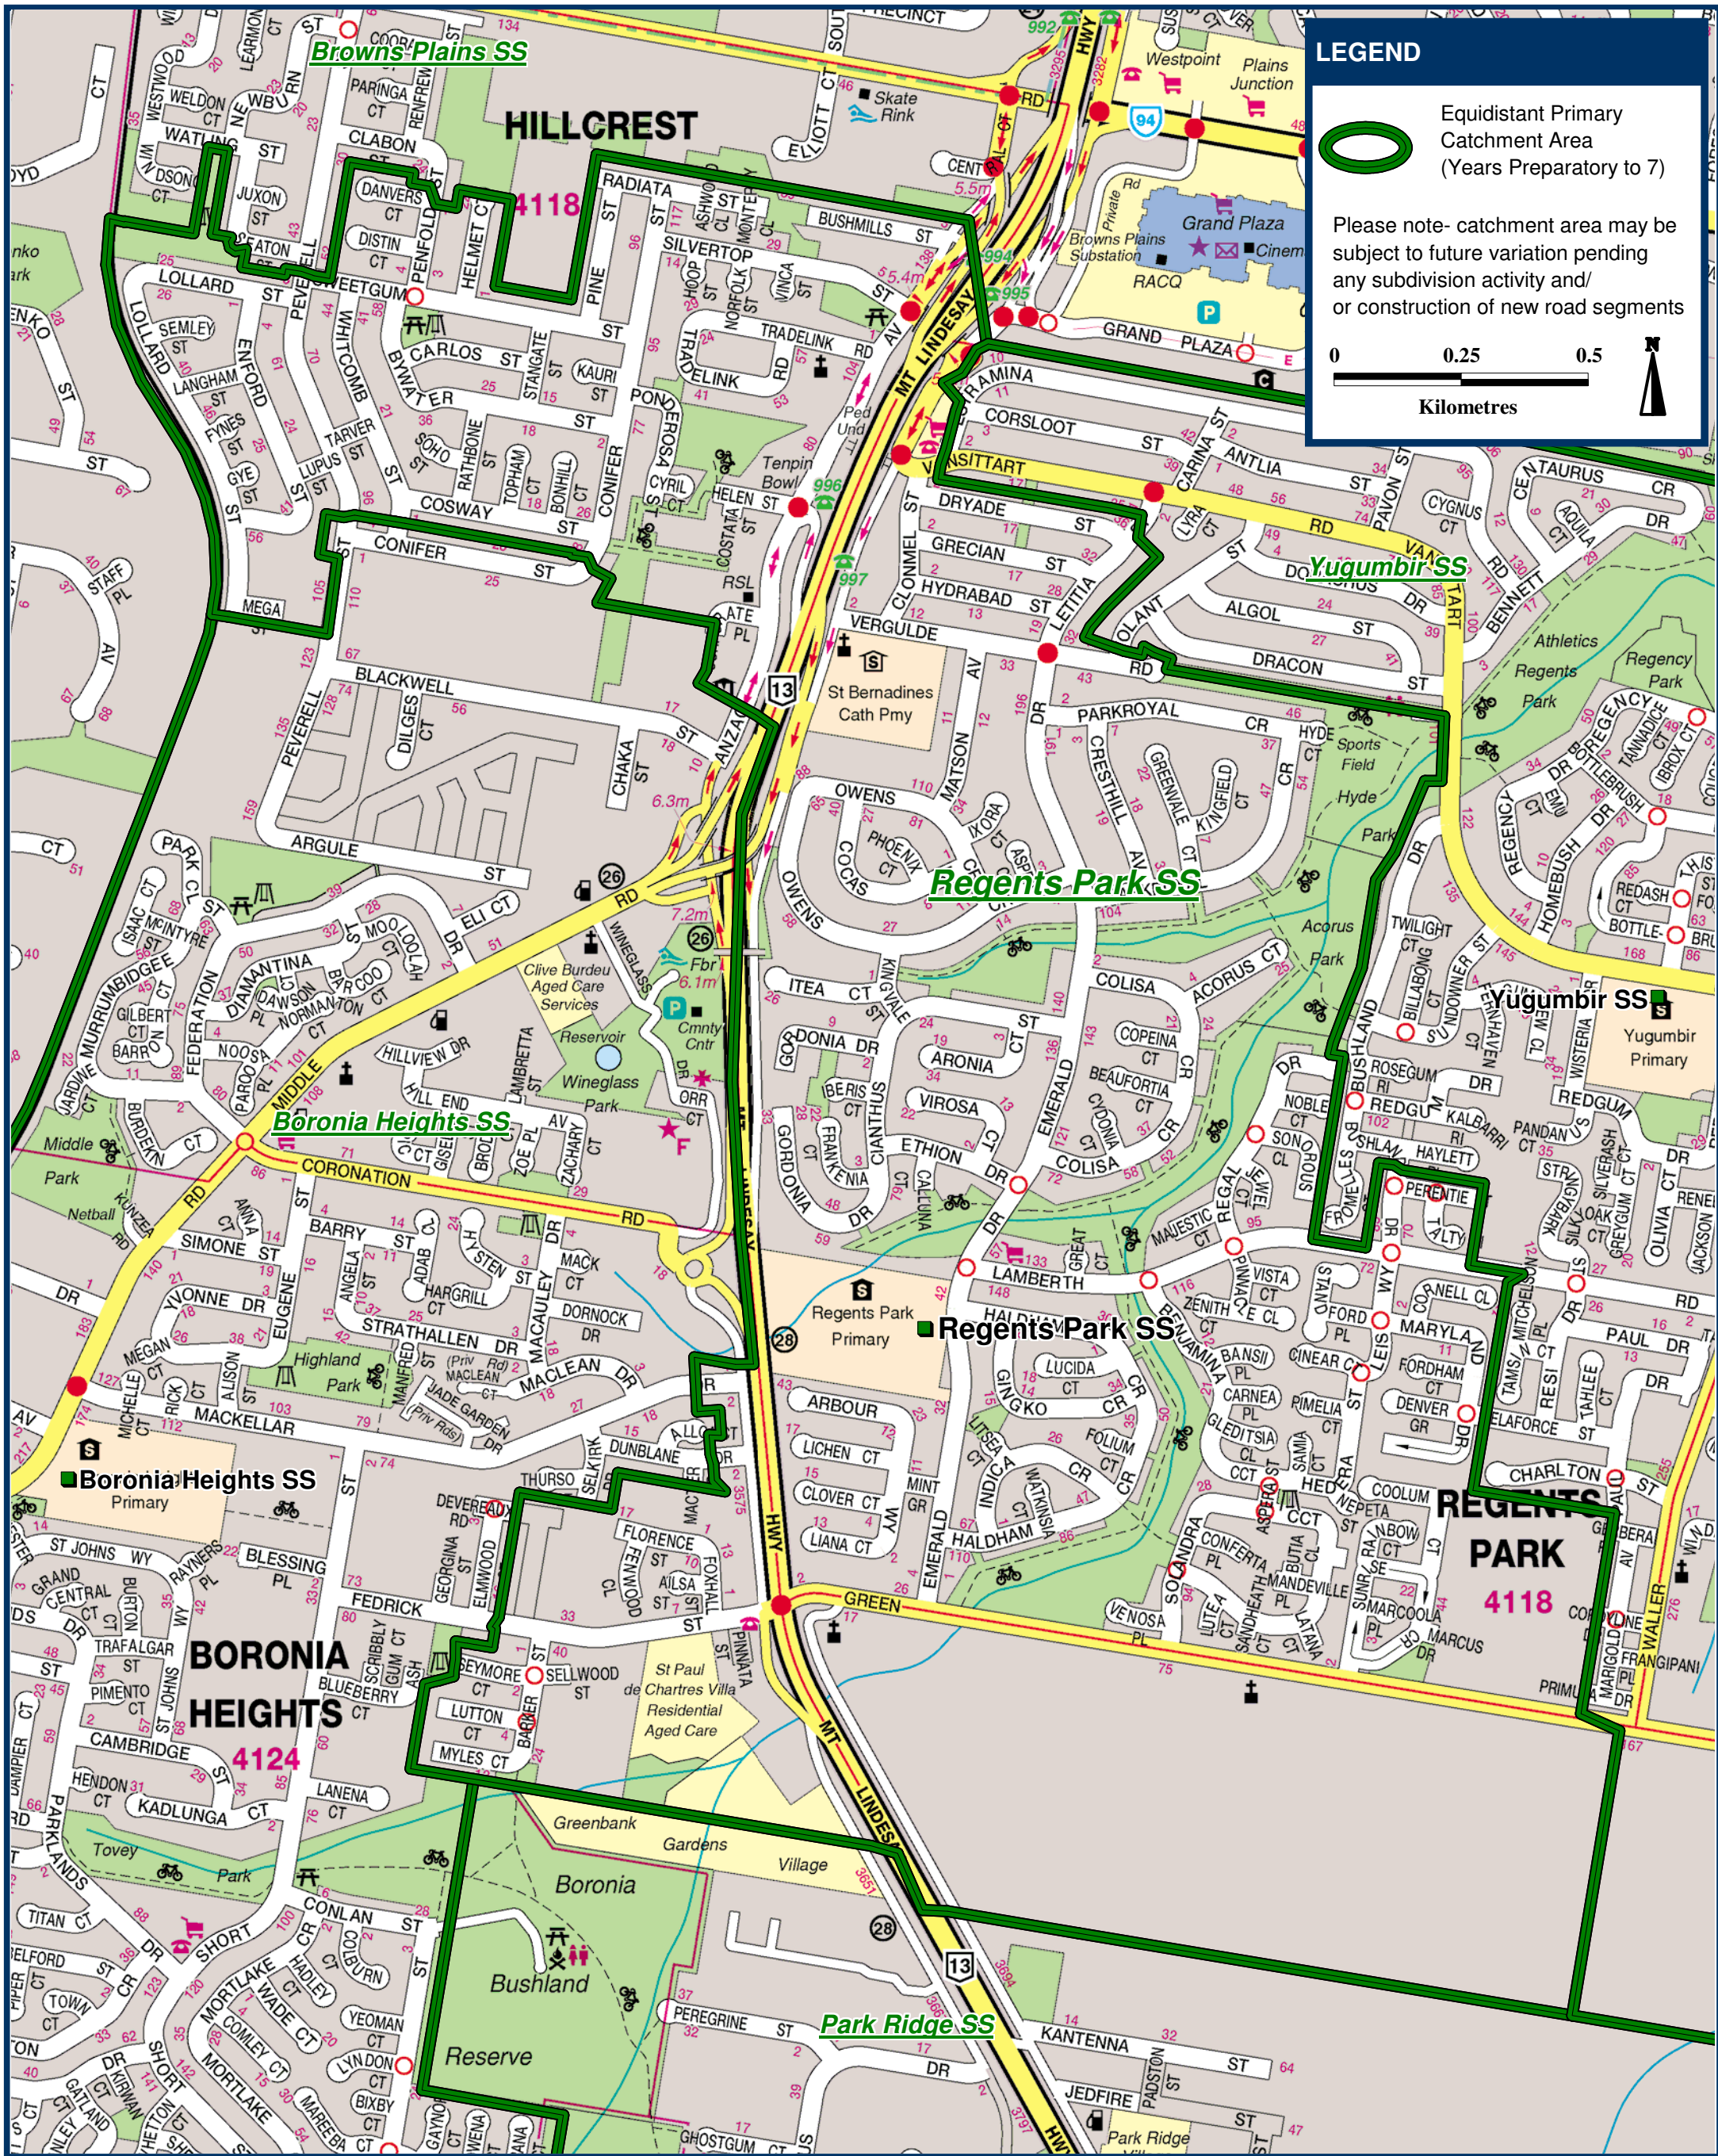

Regents Park State School- Primary Equidistant Catchment Area (February 2010)

LEGEND

Equidistant Primary Catchment Area (Years Preparatory to 7)

Please note- catchment area may be subject to future variation pending any subdivision activity and/ or construction of new road segments

0 0.25 0.5
Kilometres