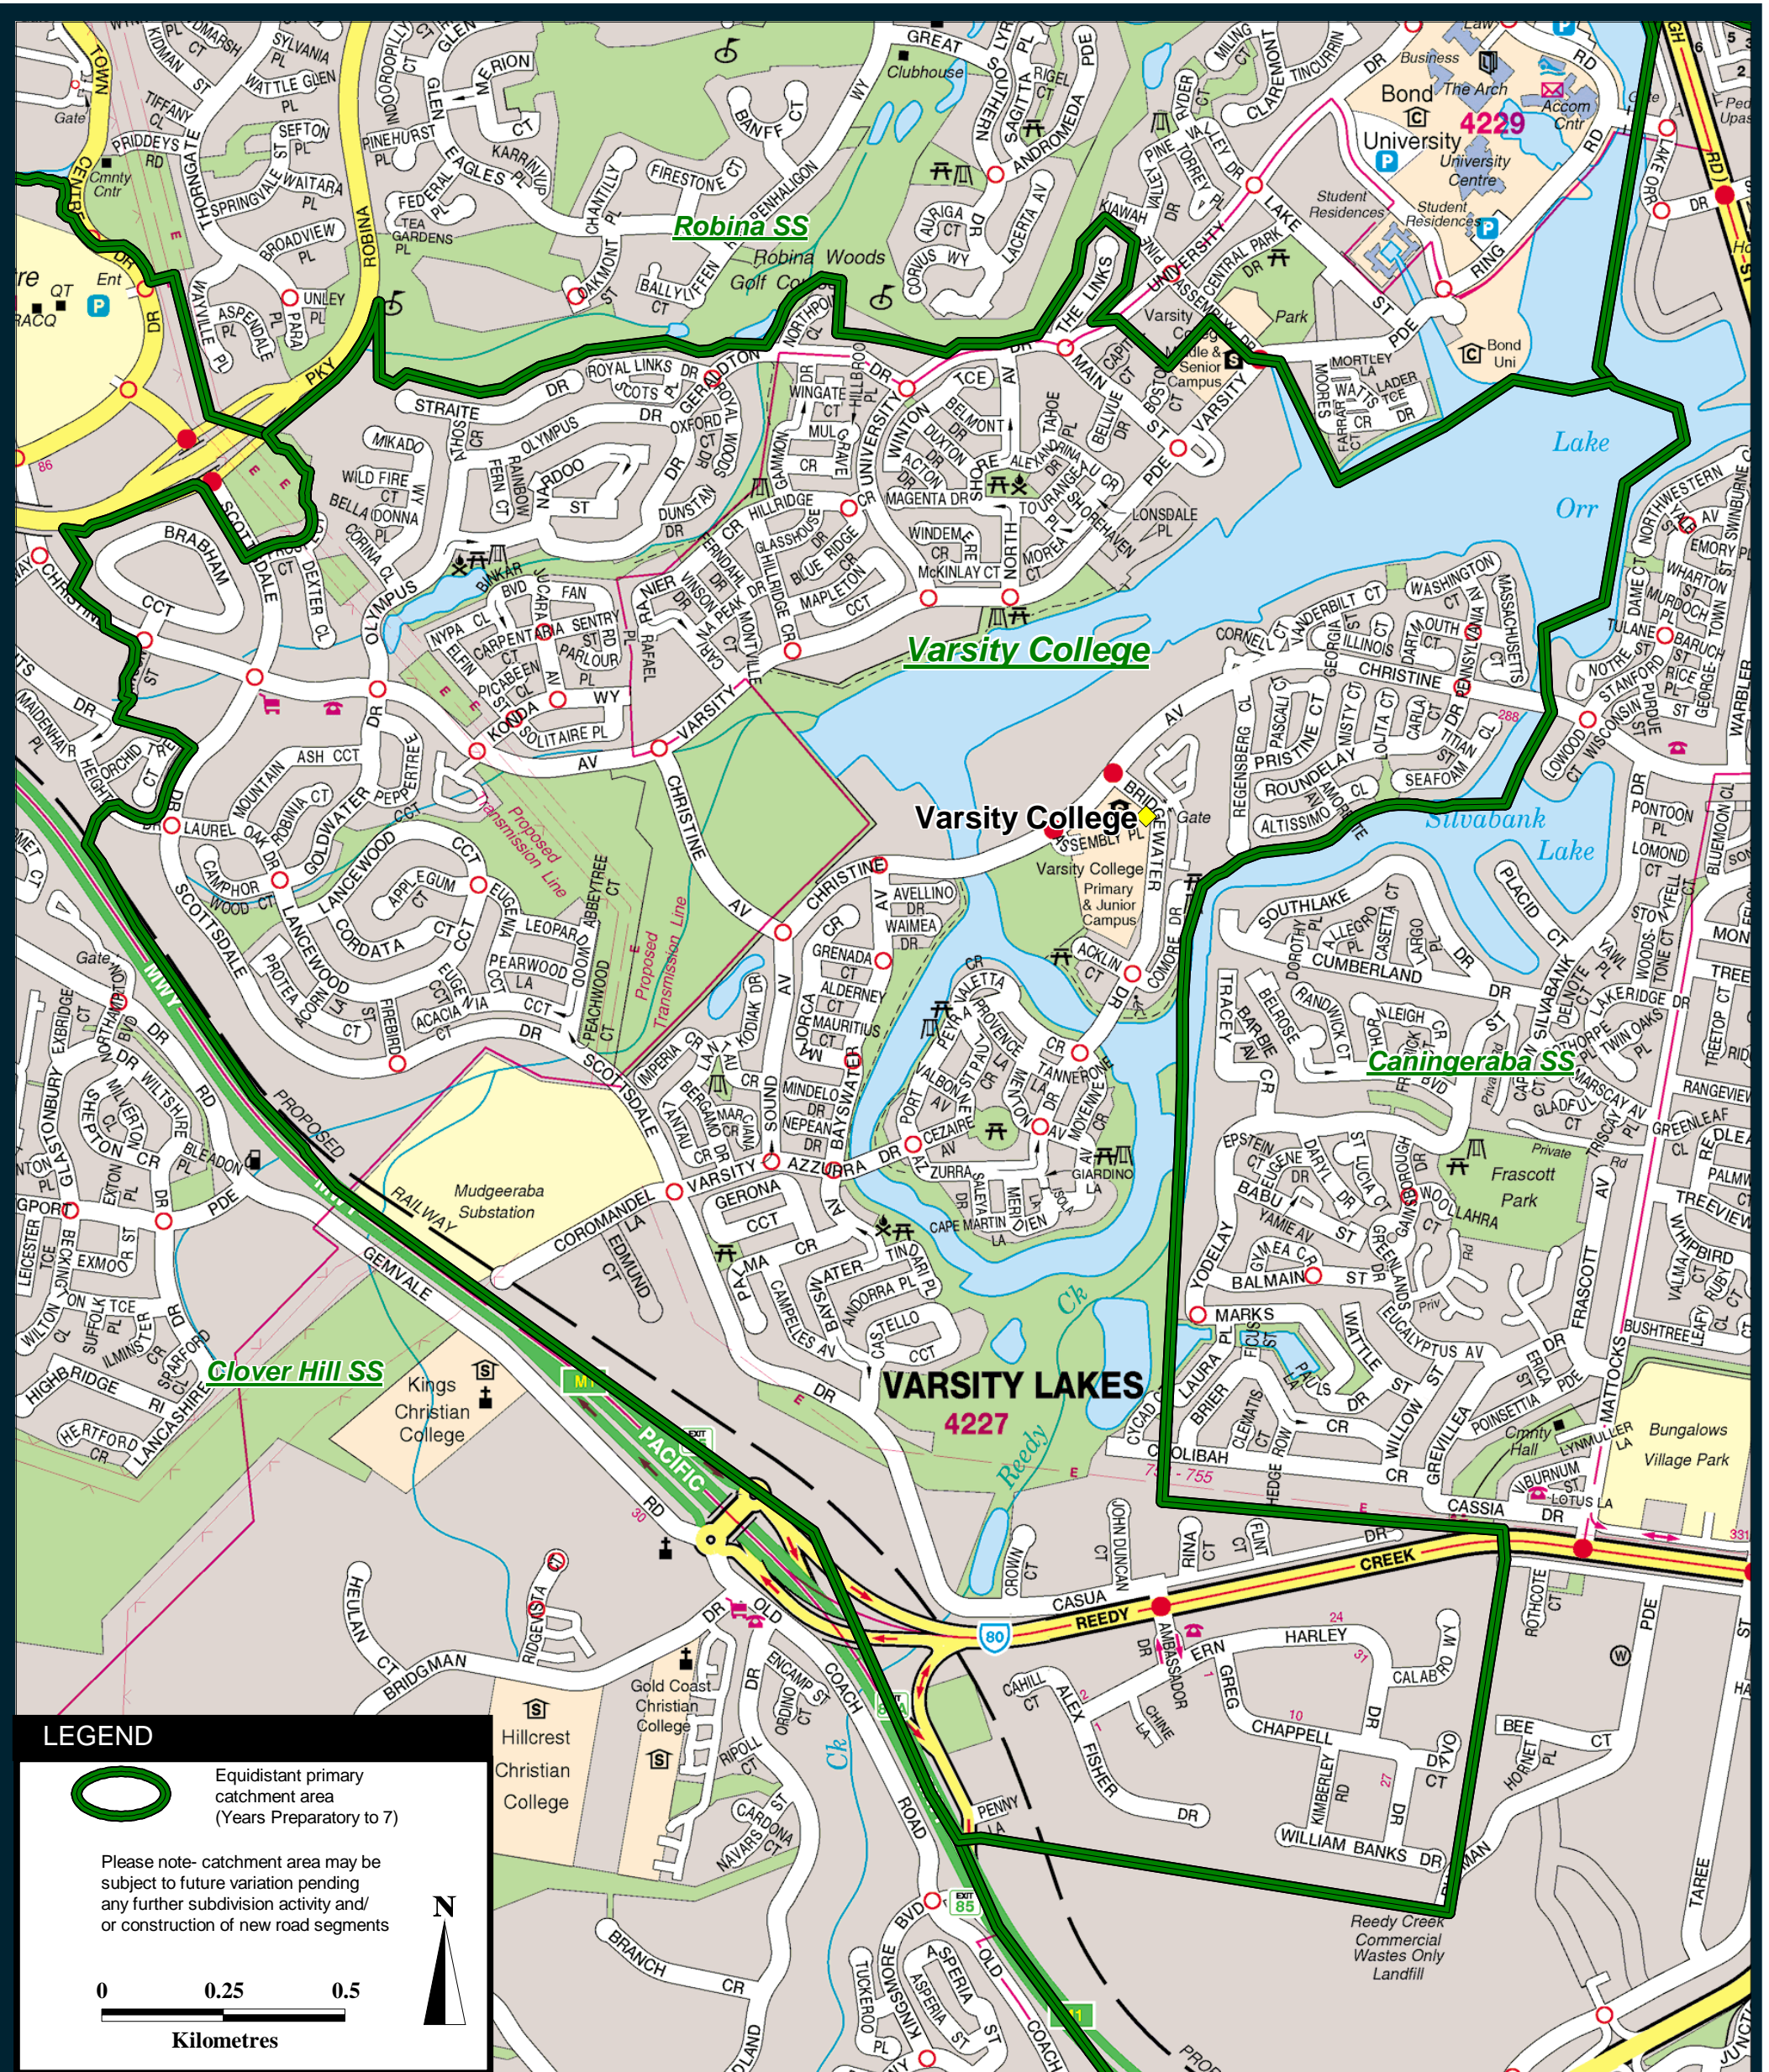

Varsity College- Primary Equidistant Catchment Area (October 2009)

Planning Information and Forecasting Unit
 12 October 2009 OW
 www.dip.qld.gov.au

© The State of Queensland (Department of Infrastructure and Planning) 2009
 No liability accepted for any loss or damage which may arise from the use of or reliance upon this data