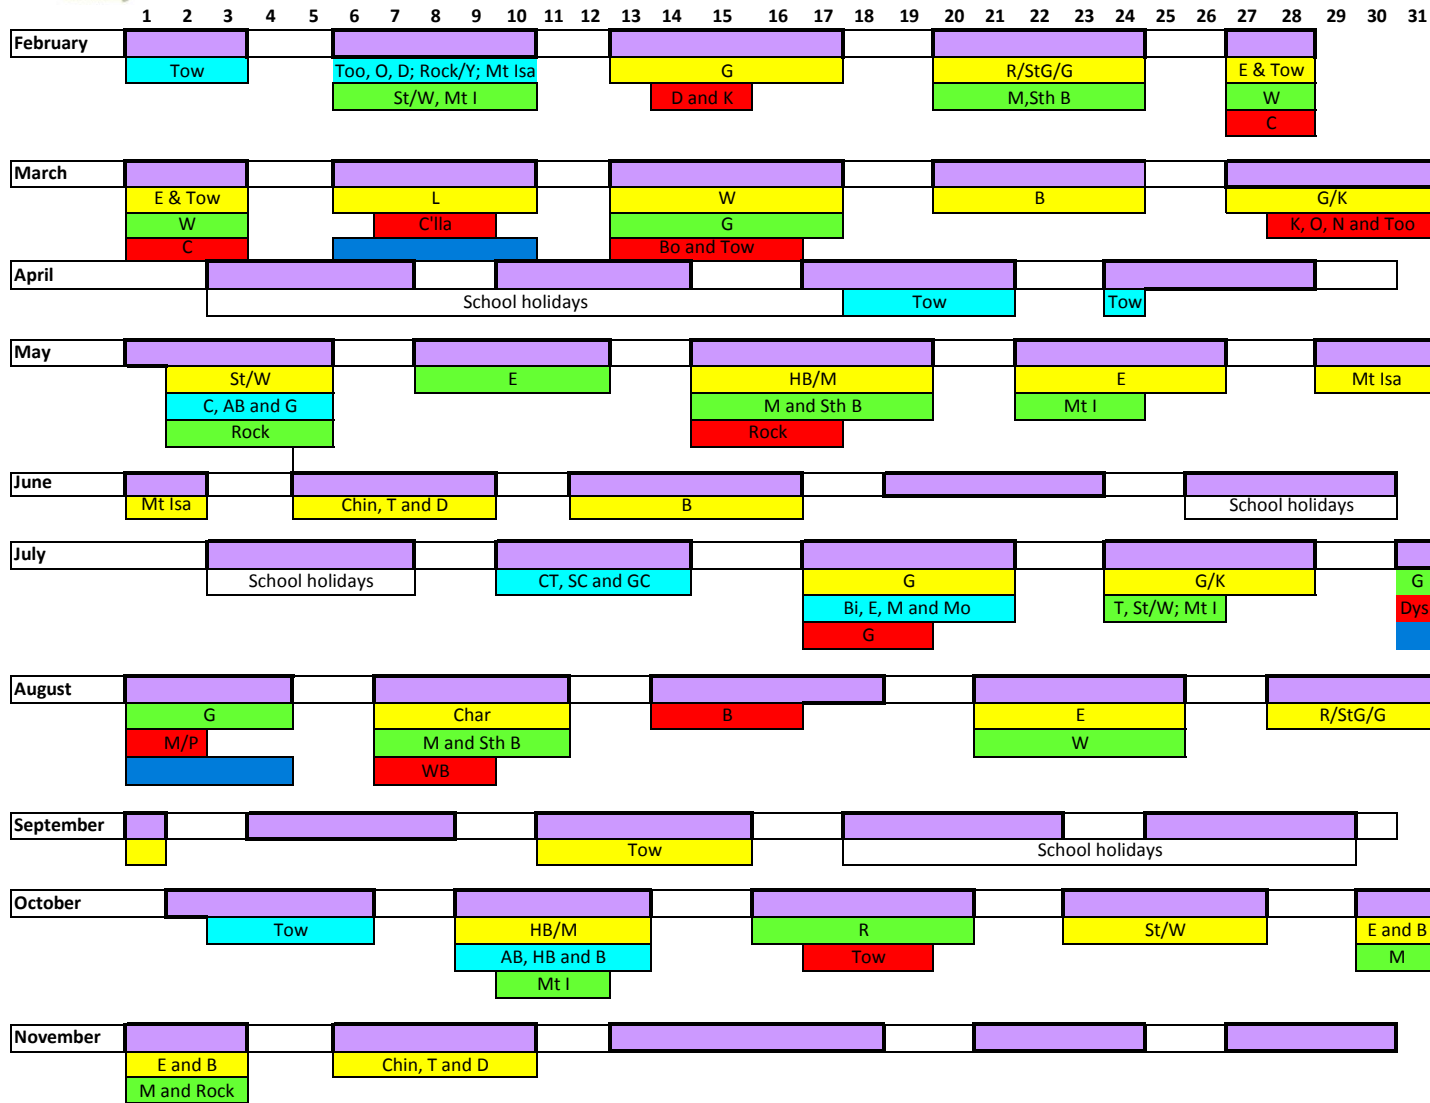

2017 Outreach Services Calendar - subject to change

Key	
AQ - Autism Queensland	
Hear & Say	
SALDA - previously Let's Talk	
SBH Queensland Inc	
Vision Australia	

Agnes Waters	AW
Airlie Beach	AB
Biloela	Bi
Bowen	Bo
Brisbane	Bris
Bundaberg	Bu
Cairns	C
Charleville	Char
Charters Towers	CT
Chinchilla	Chin
Cunnamulla	C'lla
Dalby	D
Dysart	Dys
Emerald	E
Gladstone	G
Gold Coast	GC
Gympie/Kingaroy	G/K
Hervey Bay/Maryborough	HB/M
Longreach	L
Mackay/Proserpine	M/P
Moranbah	Mo
Mt Isa	Mt I
Oakey	O
Nanango	N
Rockhampton/Yeppoon	Rock/Y
Roma/St George/Goondiwindi	R/StG/G
South Burnett	Sth B
Stanthorpe/Warwick	St/W
Sunshine Coast	SC
Tara	T
Toowoomba	Too
Townsville	Tow