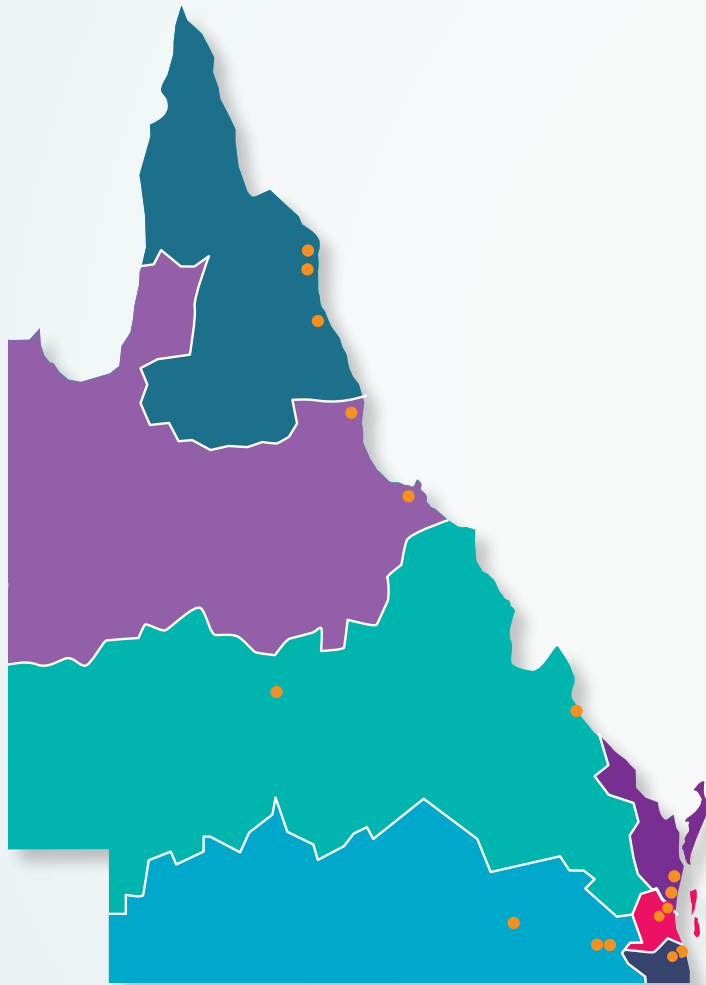

# Ministerial Student Advisory Council

This council includes students from across Queensland

## **FAR NORTH QUEENSLAND**

**Smithfield State High School  
(Tropical North Learning Academy)** – 1,238 students  
Local population – 253,748  
Distance from Brisbane – 1,711kms

**Tully State High School** – 726 students  
Local population – 2,252  
Distance from Brisbane – 1,560kms

## **NORTH QUEENSLAND**

**Proserpine State High School** – 1,195 students  
Local population – 3,440  
Distance from Brisbane – 11,091kms

**Northern Beaches State High School** – 875 students  
Local population – 234,283  
Distance from Brisbane – 1,562kms

## **CENTRAL QUEENSLAND**

**Toooloa State High School** – 1,056 students  
Local population – 63,515  
Distance from Brisbane – 529kms

**Longreach State High School** – 285 students  
Local population – 3,647  
Distance from Brisbane – 987kms