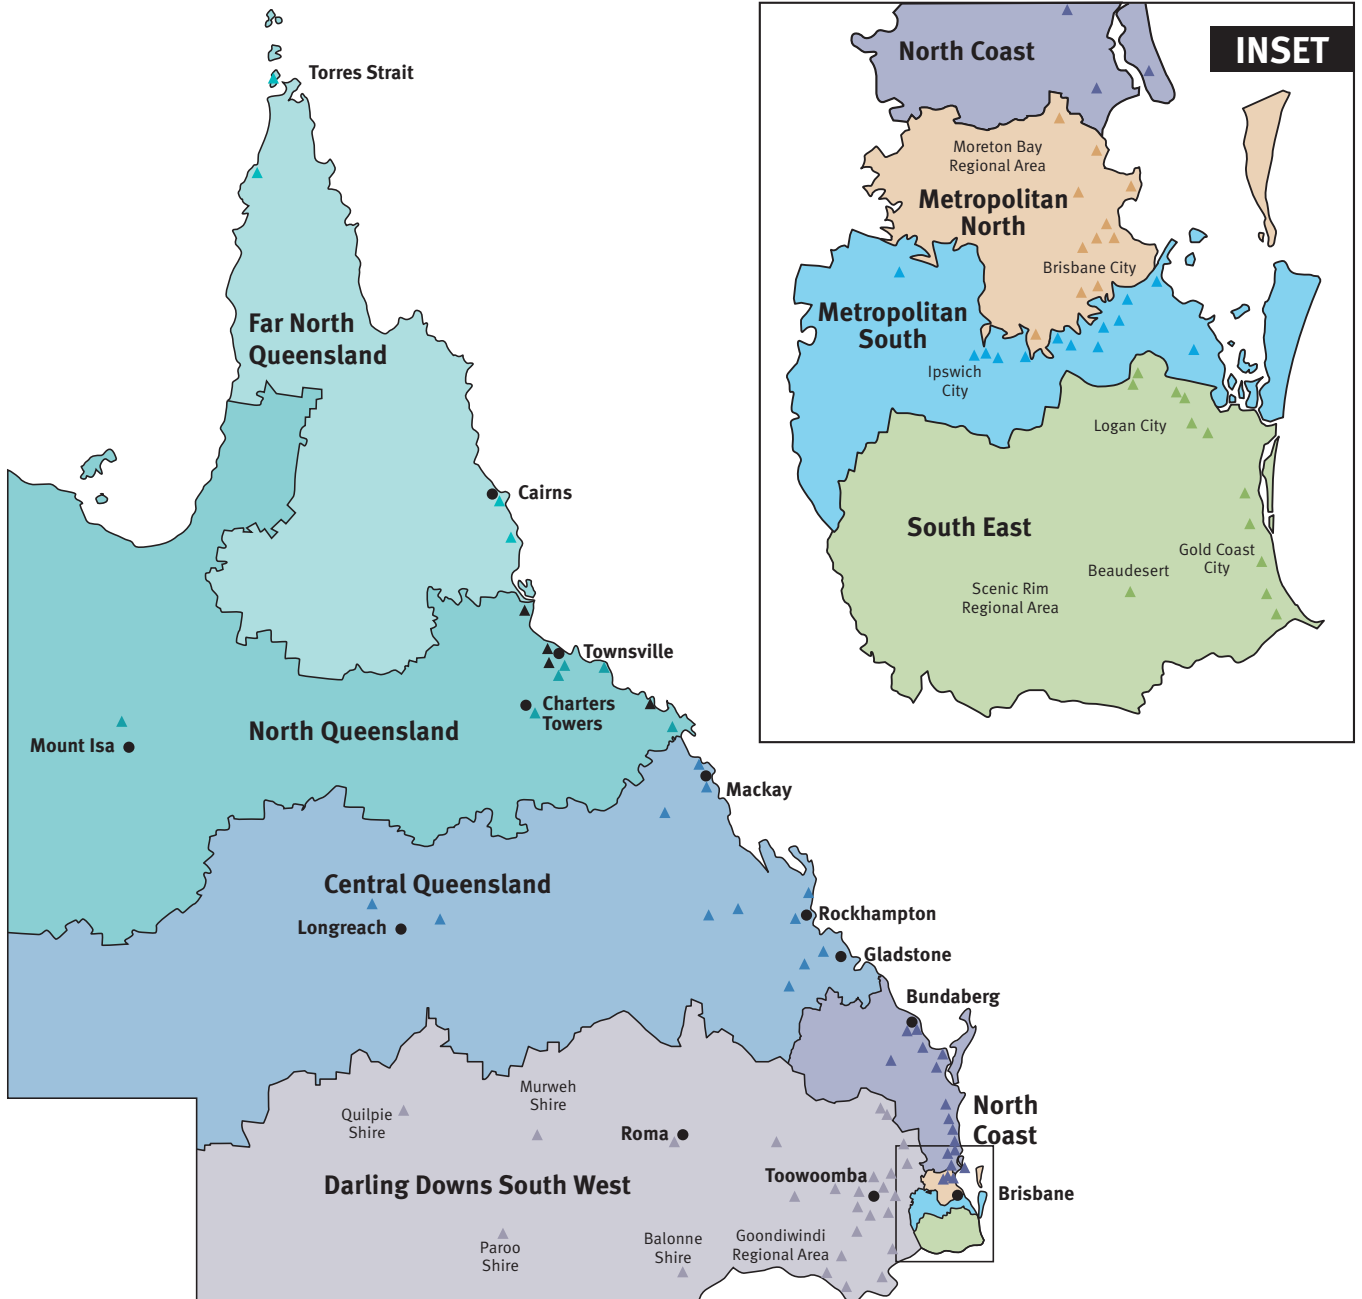

Early Childhood Development Programs (ECDPs) locations in Queensland

102 ECDPs are open for registration across Queensland. Locations as of April 2024 listed over the page.

ECDP locations by region

Far North Queensland	Innisfail State College Parramatta State School Tagai State College – Thursday Island Primary Campus	Western Cape College - Mapoon	
North Queensland	Barkly Highway State School Bohlevale State School Bowen State School Burdekin School	Charters Towers Central State School Heatley State School Ingham State School	Proserpine State School Rasmussen State School Vincent State School
Central Queensland	Andergrove State School Barcaldine P-12 State School Biloela State School Blackwater North State School Clinton State School	Emerald North State School Longreach State School Moranbah State School Moura State School	Park Avenue State School Victoria Park State School Yeppoon State School
Darling Downs South West	Charleville State School Cherbourg State School Chinchilla State School Cunnamulla P-12 State School Dalby South State School Gatton State School Goondiwindi State School Inglewood State School	Kingaroy State School Miles State School Murgon State School Nanango State School Oakey State School Pittsworth State School Quilpie State College Rangeville State School	Roma State College St George State School Stanthorpe State School Tara Shire State College Texas P-10 State School Toogoolawah State School Toowoomba West Special School Warwick West State School
North Coast	Beerwah State School Bribie Island State School Burnside State School Childers State School Glenwood State School	Gympie West State School Kawungan State School Maryborough West State School Mundubbera State College Noosaville State School	Norville State School Palmview State Special School Talara Primary College Walkervale State School
Metropolitan South	Acacia Ridge State School Augusta State School Bundamba State School Capalaba State College Hatton Vale State School Ipswich Central State School Ipswich Special School	Jamboree Heights State School Laidley District State School Lowood State School Mount Ommaney Special School Narbethong State Special School Nursery Road State Special School	Redland District Special School Sunnybank Special School Woodcrest State College Wynnum State School Yeronga State School
Metropolitan North	Caboolture East State School Deception Bay North State School Geebung Special School Mitchelton Special School	North Lakes State College Red Hill Special School Stafford Heights State School Taigum State School Woody Point Special School	
South East	Beaudesert State School Benowa State School Browns Plains State School Burleigh Heads State School	Coomera State School Miami State School Mount Warren Park State School	Musgrave Hill State School Springwood Central State School Waterford State School Woodridge State School