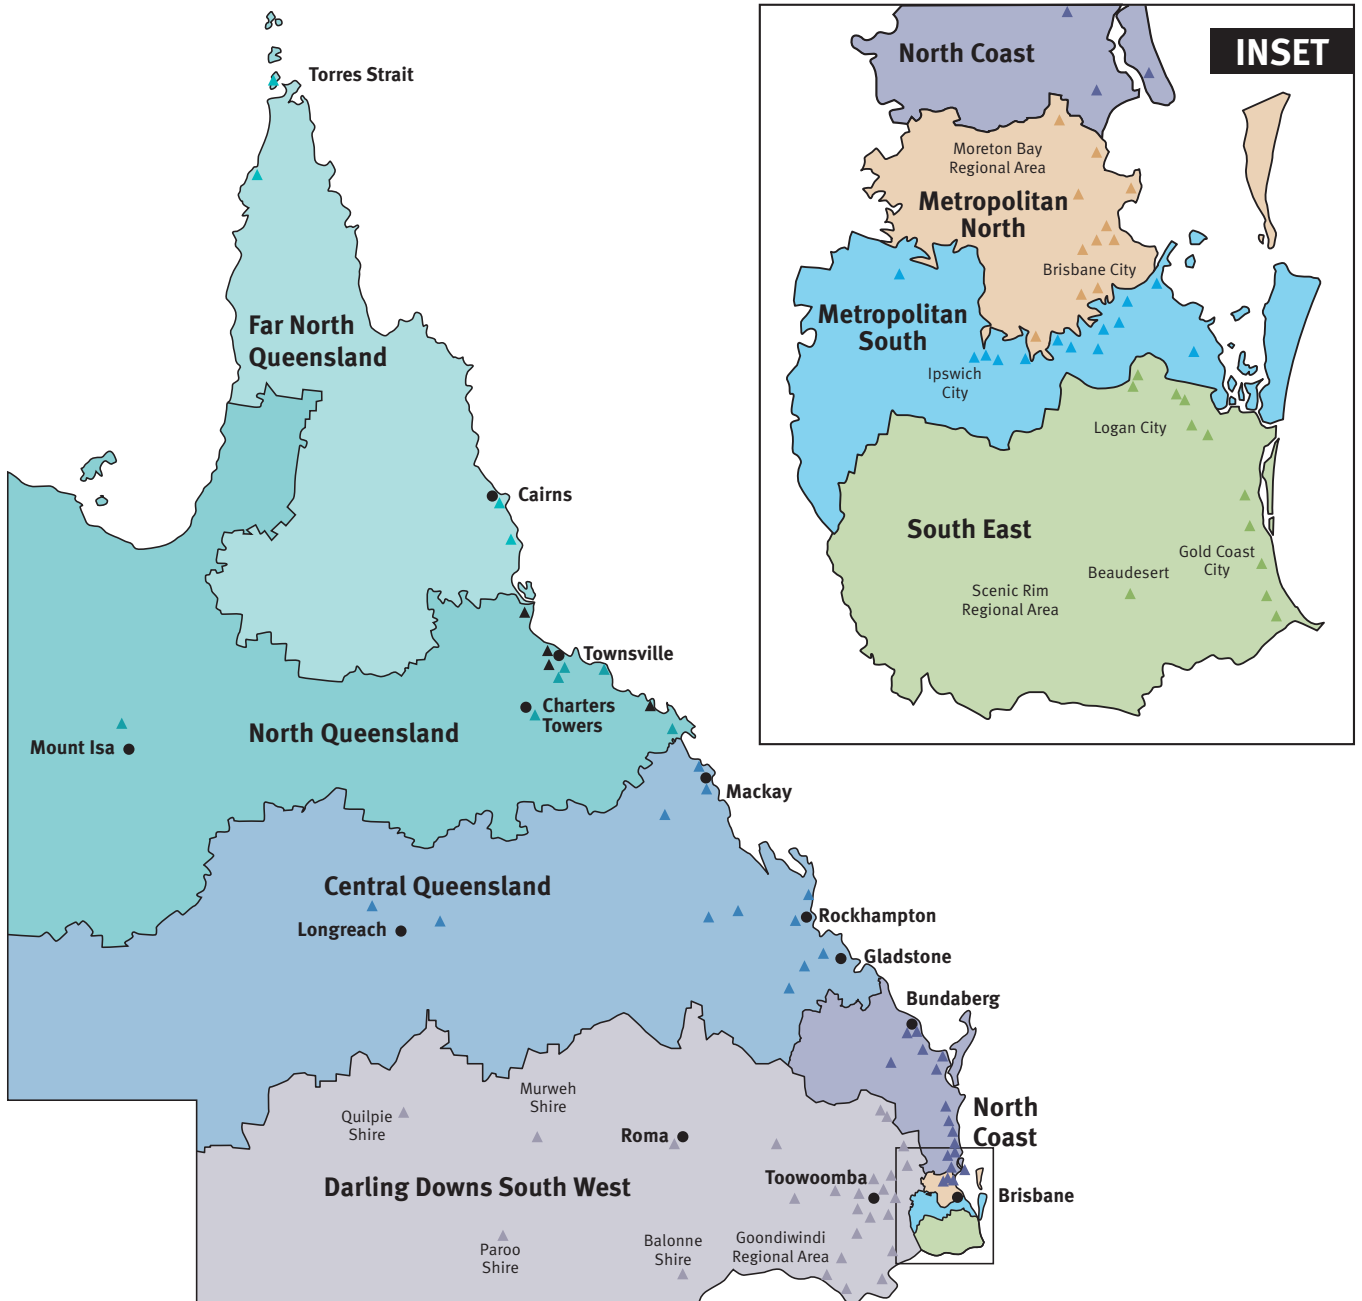

Early Childhood Development Programs (ECDPs) locations in Queensland

102 ECDPs are open for registration across Queensland. Locations as of April 2024 listed over the page.

ECDP locations by region

Far North Queensland	Innisfail State College Parramatta State School Tagai State College – Thursday Island Primary Campus	Western Cape College - Mapoon	
North Queensland	Barkly Highway State School Bohlevale State School Bowen State School Burdekin School	Charters Towers Central State School Heatley State School Ingham State School	Proserpine State School Rasmussen State School Vincent State School
Central Queensland	Andergrove State School Barcaldine P-12 State School Biloela State School Blackwater North State School Clinton State School	Emerald North State School Longreach State School Moranbah State School Moura State School	Park Avenue State School Victoria Park State School Yeppoon State School
Darling Downs South West	Charleville State School Cherbourg State School Chinchilla State School Cunnamulla P-12 State School Dalby South State School Gatton State School Goondiwindi State School Hatton Vale State School Inglewood State School	Kingaroy State School Laidley District State School Miles State School Murgon State School Nanango State School Oakey State School Pittsworth State School Quilpie State College Rangeville State School	Roma State College St George State School Stanthorpe State School Tara Shire State College Texas P-10 State School Toogoolawah State School Toowoomba West Special School Warwick West State School
North Coast	Beerwah State School Bribie Island State School Burnside State School Childers State School Glenwood State School	Gympie West State School Kawungan State School Maryborough West State School Mundubbera State College Noosaville State School	Norville State School Palmview State Special School Talara Primary College Walkervale State School
Metropolitan South	Acacia Ridge State School Augusta State School Bundamba State School Capalaba State College Hatton Vale State School Ipswich Central State School Ipswich Special School	Jamboree Heights State School Laidley District State School Lowood State School Mitchelton Special School Mount Ommaney Special School Narbethong State Special School Nursery Road State Special School	Redland District Special School Sunnybank Special School Woodcrest State College Wynnum State School Yeronga State School
Metropolitan North	Caboolture East State School Deception Bay North State School Geebung Special School Mitchelton Special School	North Lakes State College Red Hill Special School Stafford Heights State School Taigum State School Woody Point Special School	
South East	Beaudesert State School Benowa State School Browns Plains State School Burleigh Heads State School	Coomera State School Miami State School Mount Warren Park State School	Musgrave Hill State School Springwood Central State School Waterford State School Woodridge State School