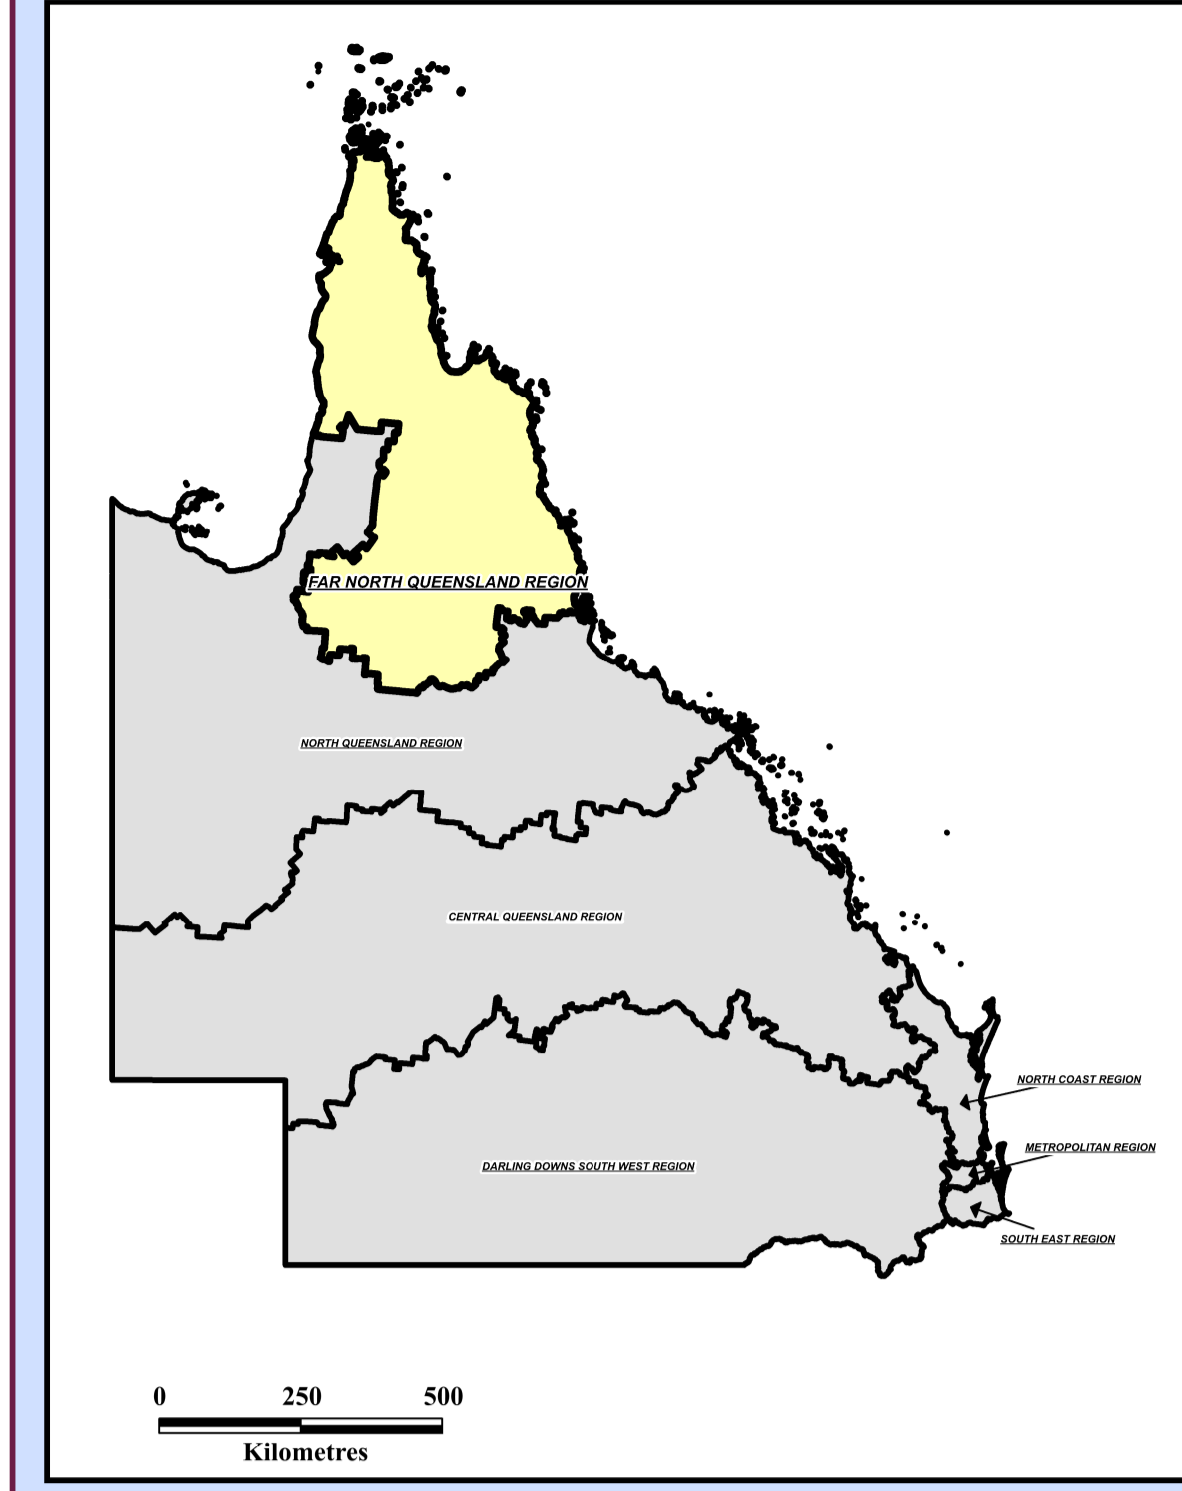

Queensland Government Statistician's Office
Department of Education - Far North Queensland Region

LEGEND

- ◆ Primary school
- Primary + Secondary school
- Secondary school
- ▲ Special school
- ⌘ School of Distance Education
- ▲ Environmental Education Centre
- ▲ Outdoor Education Centre
- Regional Office

Far North Queensland Region
Contiguous Region

0 25 50
Kilometres

0 25 50
Kilometres

Map data: Queensland Government, Queensland Treasury 2018