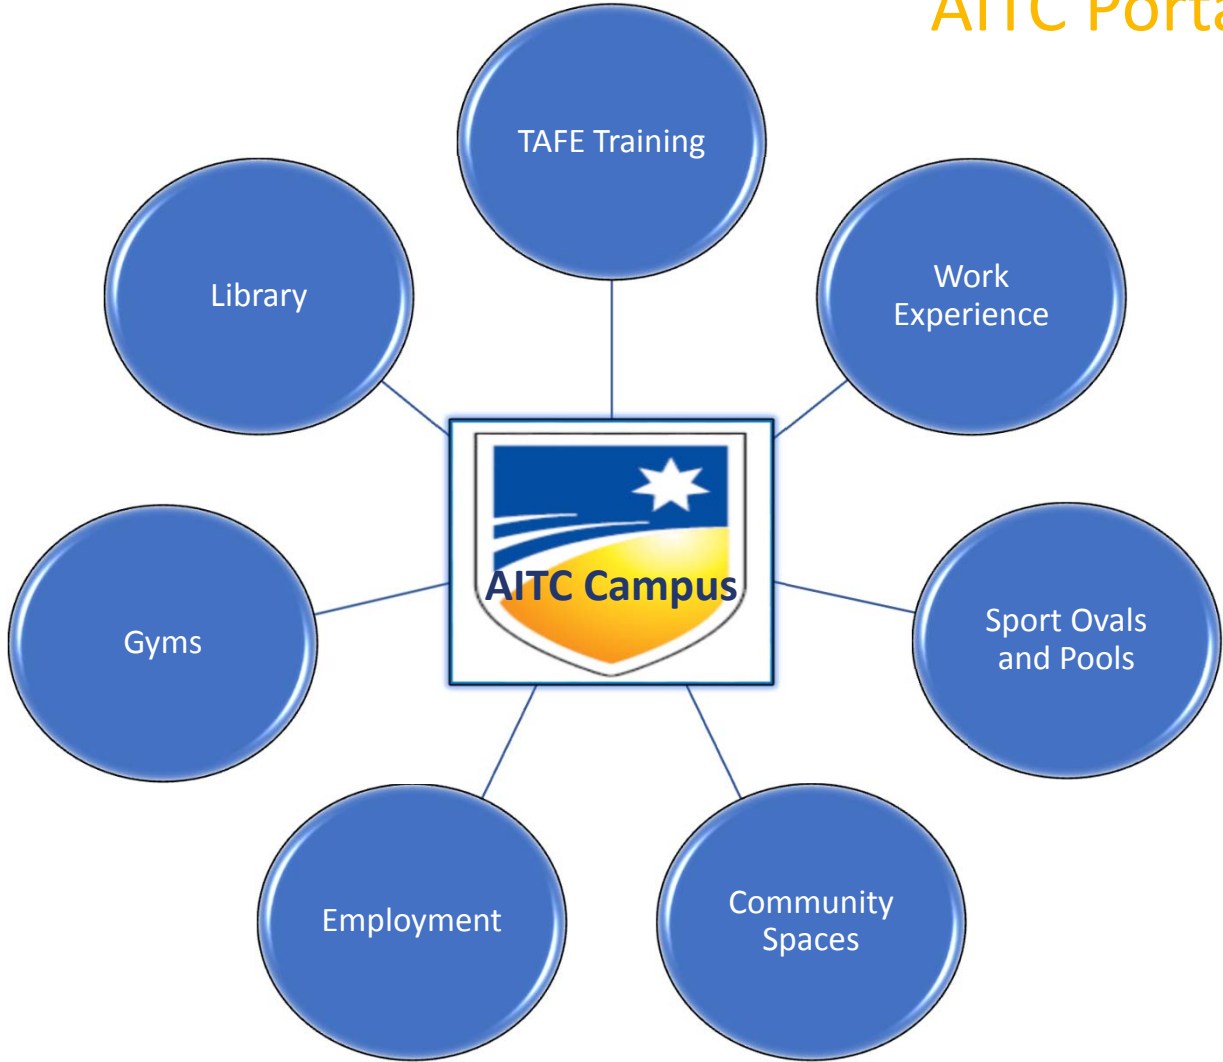

**AUSTRALIAN INDUSTRY
TRADE COLLEGE**

Educating Tomorrow's Industry Leaders

aitc.qld.edu.au

Queensland Schools Planning Forum

Innovation in funding and
partnerships

AITC Capital Works Strategy

AITC First Campus
Retail Block Robina

First Campus

Gold Coast Campus
Commenced 2008

Redlands
Campus
Opened 2015

Sunshine Coast
Opened 2018

Ipswich Campus
Commenced 2020

“First we make our buildings and then our buildings make us”

AITC Portal Model